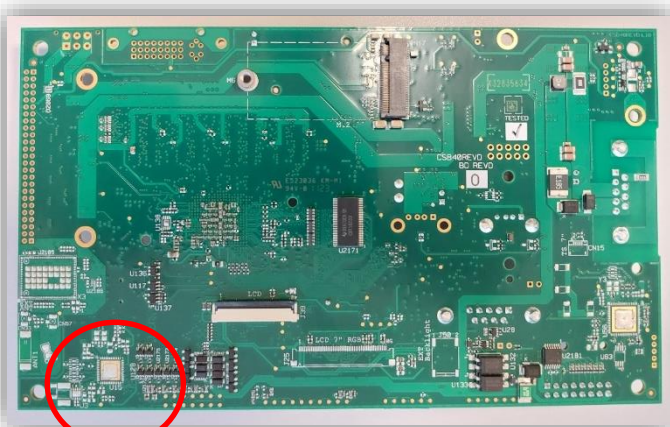

Type <b>Coffee Vending Machine</b>	Model <b>95</b>	N° T.I. <b>06 - 2023</b>
Serial Number <b>24024490</b>	Subject <b>CAPACITIVE KEYBOARD WITHOUT GIGABIT PORT</b>	ISSUED FOR (X) Action Information <b>X</b>

**REASON:**

Due to shortage of the Gigabit Ethernet modules present on the current capacitive keyboards

**MODIFICATIONS:**

Since the Ethernet connection is now little used unlike Wifi and 4G solutions, the *Ethernet port* and its *chip* have been removed from the CPU board, contained in capacitive keyboards.

**Modified** capacitive keyboard (no Gigabit port)

**Pre-modification** capacitive keyboard

CUP board detail

*Ethernet port*  
has been removed

CUP board detail

*Ethernet port*

Type <b>Coffee Vending Machine</b>	Model <b>95</b>	N° T.I. <b>06 - 2023</b>
Serial Number <b>24024490</b>	Subject <b>CAPACITIVE KEYBOARD WITHOUT GIGABIT PORT</b>	ISSUED FOR (X) Action Information <b>X</b>

**Modified** CPU board (Bottom view)

**Pre-modification** CPU board (Bottom view)

Chip removed

Chip

➤ Below the capacitive keyboard **codes** without and with Gigabit port

Capacitive keyboard – 6 selections -no Gigabit port