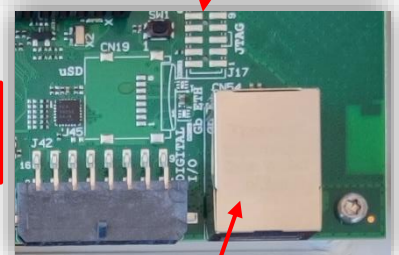

**REASON:**

Due to shortage of the Gigabit Ethernet modules present on the current capacitive keyboards

**MODIFICATIONS:**

Since the Ethernet connection is now little used unlike Wifi and 4G solutions, the *Ethernet port* and its *chip* have been removed from the CPU board, contained in capacitive keyboards.

**Modified** capacitive keyboard (no Gigabit port)

**Pre-modification** capacitive keyboard

CUP board detail

*Ethernet port*  
has been removed

CUP board detail

*Ethernet port*

Type <b>Coffee Vending Machine</b>	Model <b>95</b>	N° T.I. <b>06 - 2023</b>
Serial Number <b>24024490</b>	Subject <b>CAPACITIVE KEYBOARD WITHOUT GIGABIT PORT</b>	ISSUED FOR (X) Action Information <b>X</b>

**Modified** CPU board (Bottom view)

**Pre-modification** CPU board (Bottom view)

Chip removed

Chip

➤ Below the capacitive keyboard **codes** without and with Gigabit port

Capacitive keyboard – 6 selections -no Gigabit port