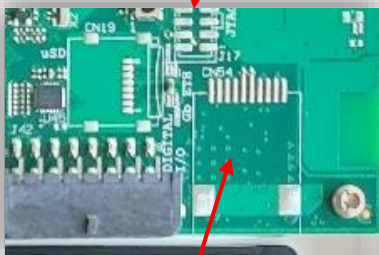

**REASON:**

Due to shortage of the Gigabit Ethernet modules present on the current capacitive keyboards

**MODIFICATIONS:**

Since the Ethernet connection is now little used unlike Wifi and 4G solutions, the *Ethernet port* and its *chip* have been removed from the CPU board, contained in capacitive keyboards.

**Modified** capacitive keyboard (no Gigabit port)

**Pre-modification** capacitive keyboard

CUP board detail

*Ethernet port*  
has been removed

CUP board detail

*Ethernet port*

Type <b>Coffee Vending Machine</b>	Model <b>95</b>	N° T.I. <b>06 - 2023</b>
Serial Number <b>24024490</b>	Subject <b>CAPACITIVE KEYBOARD WITHOUT GIGABIT PORT</b>	ISSUED FOR (X) Action Information <b>X</b>

**Modified** CPU board (Bottom view)

**Pre-modification** CPU board (Bottom view)

Chip removed

Chip

➤ Below the capacitive keyboard **codes** without and with Gigabit port

Capacitive keyboard – 6 selections -no Gigabit port