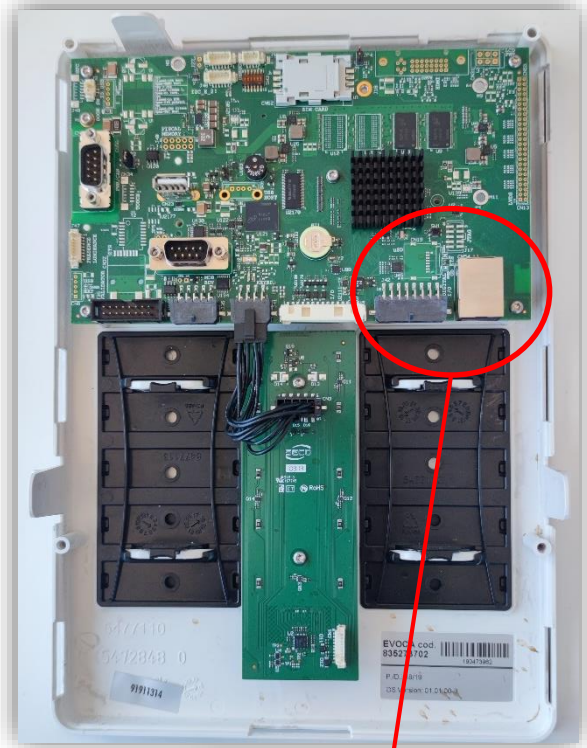

Type <b>Coffee Vending Machine</b>	Model <b>95</b>	N° T.I. <b>06 - 2023</b>
Serial Number <b>24024490</b>	Subject <b>CAPACITIVE KEYBOARD WITHOUT GIGABIT PORT</b>	ISSUED FOR (X) Action Information <b>X</b>

**REASON:**

Due to shortage of the Gigabit Ethernet modules present on the current capacitive keyboards

**MODIFICATIONS:**

Since the Ethernet connection is now little used unlike Wifi and 4G solutions, the *Ethernet port* and its *chip* have been removed from the CPU board, contained in capacitive keyboards.

**Modified** capacitive keyboard (no Gigabit port)

**Pre-modification** capacitive keyboard

CUP board detail

*Ethernet port*  
has been removed

CUP board detail

*Ethernet port*

Type <b>Coffee Vending Machine</b>	Model <b>95</b>	N° T.I. <b>06 - 2023</b>
Serial Number <b>24024490</b>	Subject <b>CAPACITIVE KEYBOARD WITHOUT GIGABIT PORT</b>	ISSUED FOR (X) Action Information <b>X</b>

**Modified** CPU board (Bottom view)

**Pre-modification** CPU board (Bottom view)

Chip removed

Chip

➤ Below the capacitive keyboard **codes** without and with Gigabit port

Capacitive keyboard – 6 selections -no Gigabit port