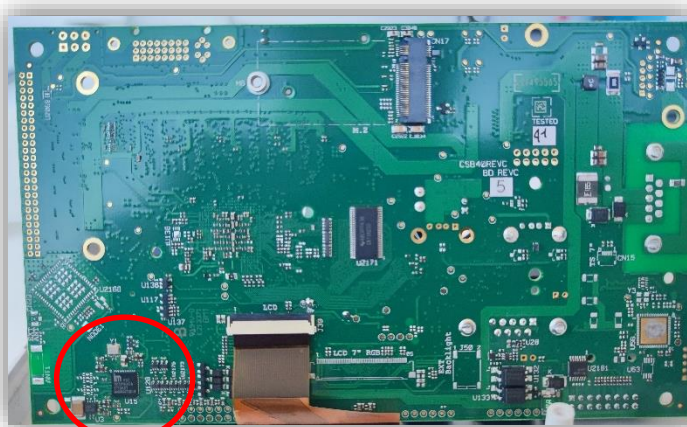

**Modified** capacitive keyboard (no Gigabit port)

**Pre-modification** capacitive keyboard

CUP board detail

*Ethernet port*  
has been removed

CUP board detail

*Ethernet port*

Type <b>Coffee Vending Machine</b>	Model <b>95</b>	N° T.I. <b>06 - 2023</b>
Serial Number <b>24024490</b>	Subject <b>CAPACITIVE KEYBOARD WITHOUT GIGABIT PORT</b>	ISSUED FOR (X) Action Information <b>X</b>

**Modified** CPU board (Bottom view)

**Pre-modification** CPU board (Bottom view)

Chip removed

Chip

➤ Below the capacitive keyboard **codes** without and with Gigabit port

Capacitive keyboard – 6 selections -no Gigabit port