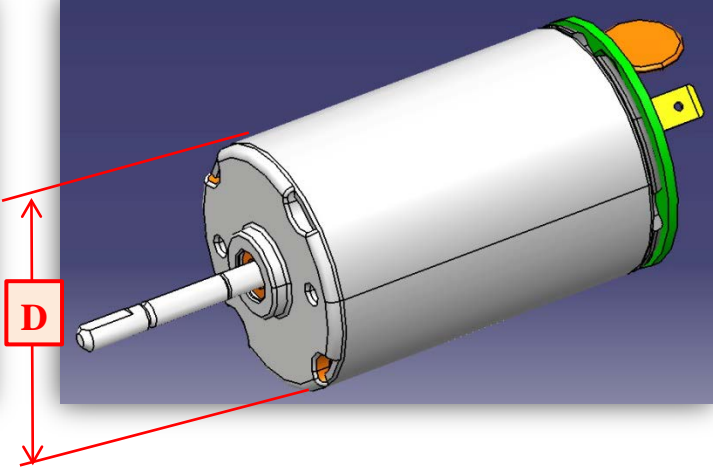

Type Coffee Vending Machine	Model 9100 – 9200 - 95	N° T.I. 13 - 2019
Serial Number 94110295	Subject New "24 V + PVB" mixer motor	ISSUED FOR (X) Action Information X

REASON:

Be informed that with the aim of standardizing our equipment

MODIFICATIONS:

The "24 V + PCB" **mixer motor** has been replaced by a new one

New "24 V + PCB" mixer motor
Body **D. 40 mm**

Pre-modification "24 V + PCB" mixer motor
Body **D. 36 mm**

- The **new mixer motor** differs from the **pre-modification** only in the diameter of the body
- The **spare code** is not changed: **260795**