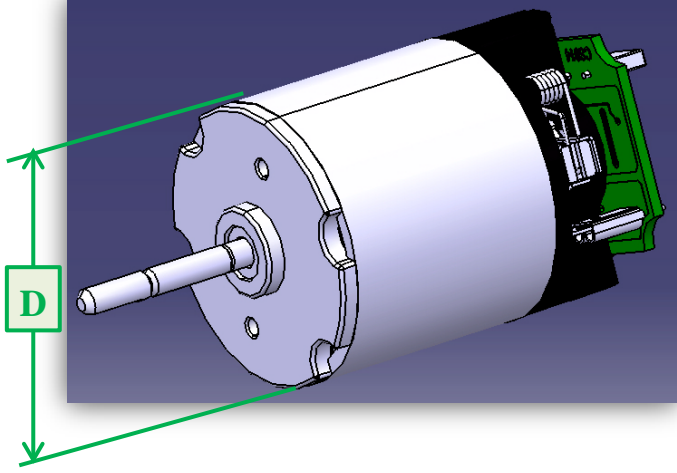

Type Coffee Vending Machine	Model 9100 – 9200 - 95	N° T.I. 13 - 2019
Serial Number 94110295	Subject New "24 V + PVB" mixer motor	ISSUED FOR (X) Action Information X

REASON:

Be informed that with the aim of standardizing our equipment

MODIFICATIONS:

The "24 V + PCB" **mixer motor** has been replaced by a new one

New "24 V + PCB" mixer motor
Body **D. 40 mm**

Pre-modification "24 V + PCB" mixer motor
Body **D. 36 mm**

- The **new mixer motor** differs from the **pre-modification** only in the diameter of the body
- The **spare code** is not changed: **260795**