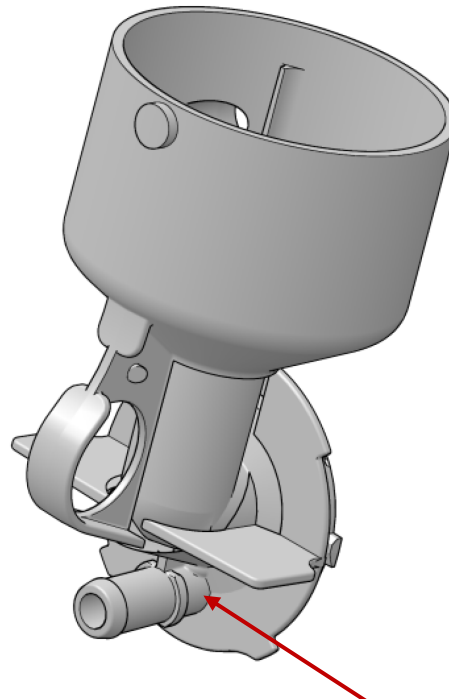

DESCRIPTION

Mixing cup **33.2895.4000** has been optimised with a stop rib near the outlet nozzle. Due to this change, a new article number has been created for the SKYE mixing cup: **101963**.

Distinguishing features of mixing cup

Figure 1: Mixing cup **101963** without stop rib

Figure 2: Mixing cup **33.2895.4000** with stop rib

Spare parts

When spare parts are needed for the SKYE, mixing cup with article number **101963** must be ordered from now on.