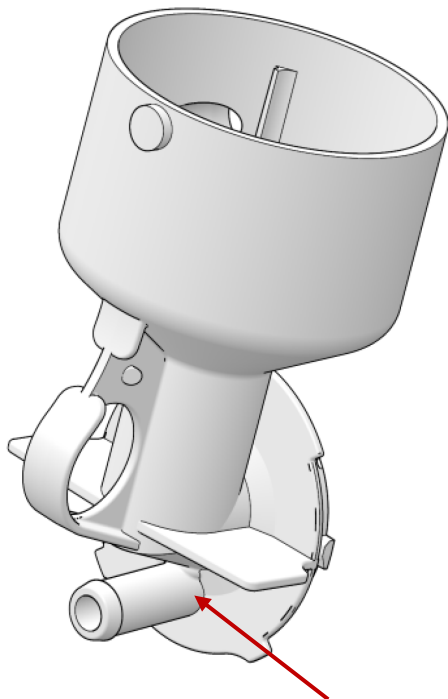

DESCRIPTION

Mixing cup **33.2895.4000** has been optimised with a stop rib near the outlet nozzle. Due to this change, a new article number has been created for the SKYE mixing cup: **101963**.

Distinguishing features of mixing cup

Figure 1: Mixing cup **101963** without stop rib

Figure 2: Mixing cup **33.2895.4000** with stop rib

Spare parts

When spare parts are needed for the SKYE, mixing cup with article number **101963** must be ordered from now on.