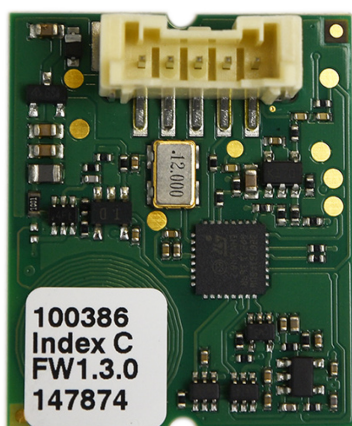

T.I. no.: 2024-10 Updated: -	Topic: New combination sensor for closed drip tray
---------------------------------	--

Date: 29.07.2024	Priority and need for action <input type="checkbox"/> High: as soon as possible <input checked="" type="checkbox"/> Medium: on next visit to the machine <input type="checkbox"/> Low: FYI only
Affected machines: SKYE	
Up to serial number: 2418xxxxxx	
Start date: immediately	

DESCRIPTION

For the closed drip tray, a new calibrated combination sensor (100386 Index C) is available for optimising water level detection in the drip tray.

Combination sensor 100386 Index C

Figure 1: Combination sensor 100386 with Index C

PREREQUISITES FOR INSTALLATION

- Note the following prerequisites in terms of the machine serial number and software version.

Machine serial number

Machine type: Schaerer Coffee Skye

Up to serial number: 2418xxxxxx

- If required, install the new 100386 Index C combination sensor for the closed SKYE drip tray **up to** serial number 2418xxxxxx.

Software

Machine type: Schaerer Coffee Skye

Software version: 5.24.7

- Install software version 5.24.7 on the machine by production week 2415xxxxxx.
(Later machines will already have this software version installed at the factory).