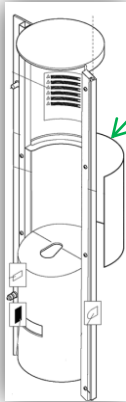

Gallery 110