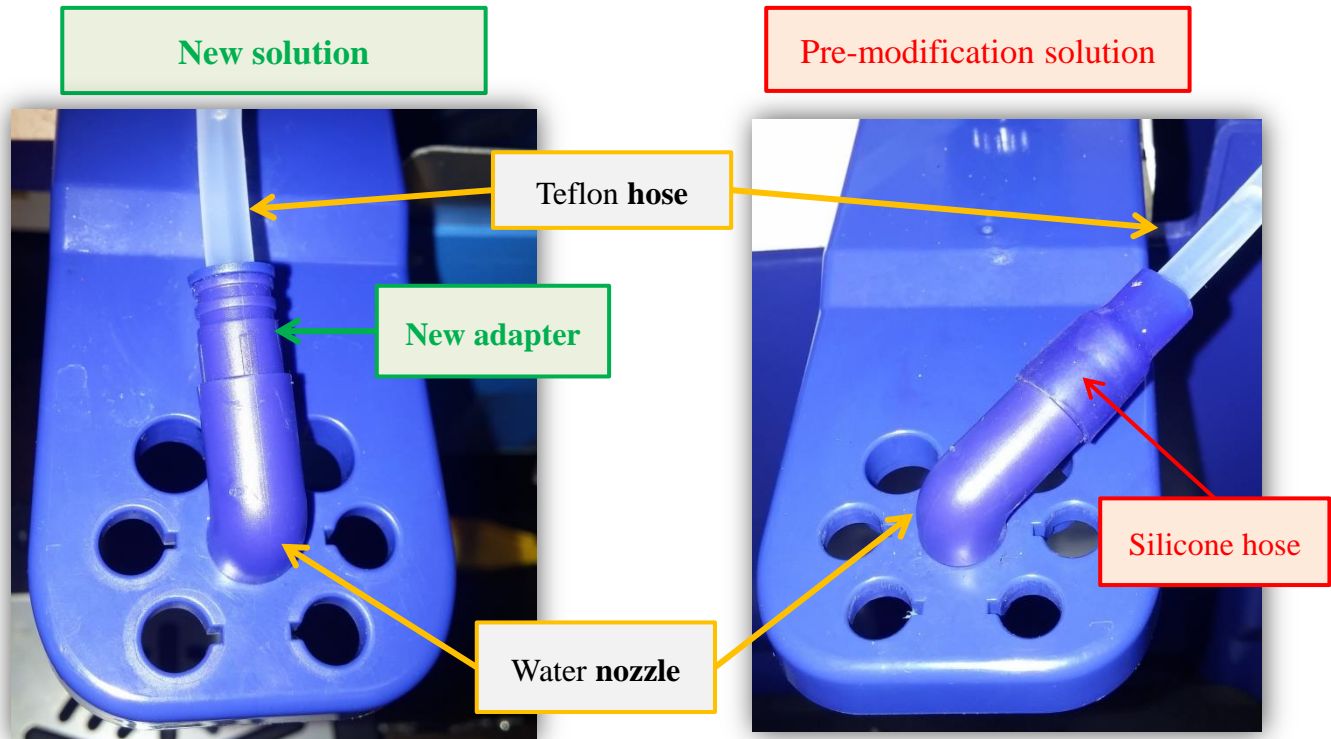

TECHNICAL INFORMATION JDE

Type Coffee Vending Machine	Model 9100	T.I. NO 01 - 2017		
Serial Number 71011428	Subject ADAPTER FOR TEFLON HOSE - NOZZLE	ISSUED FOR (X)	Action Information	<input checked="" type="checkbox"/>

REASON:

The adapter goal it's to facilitate the teflon-hose fit with the water-nozzle.

MODIFICATIONS:

The **new adapter** replaces the silicone hose and allows to fit easily the *teflon-hose* with the *water-nozzle*.