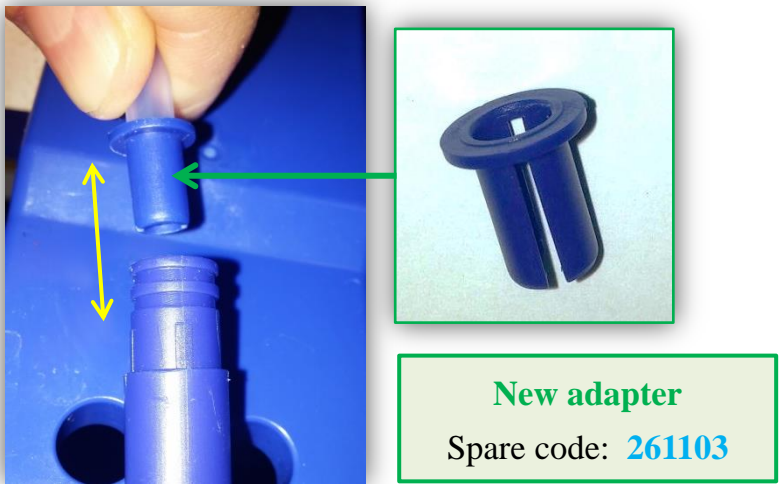

TECHNICAL INFORMATION JDE

Type Coffee Vending Machine	Model 9100	T.I. NO 01 - 2017		
Serial Number 71011428	Subject ADAPTER FOR TEFLON HOSE - NOZZLE	ISSUED FOR (X)	Action Information	<input checked="" type="checkbox"/>

REASON:

The adapter goal it's to facilitate the teflon-hose fit with the water-nozzle.

MODIFICATIONS:

The **new adapter** replaces the silicone hose and allows to fit easily the *teflon-hose* with the *water-nozzle*.