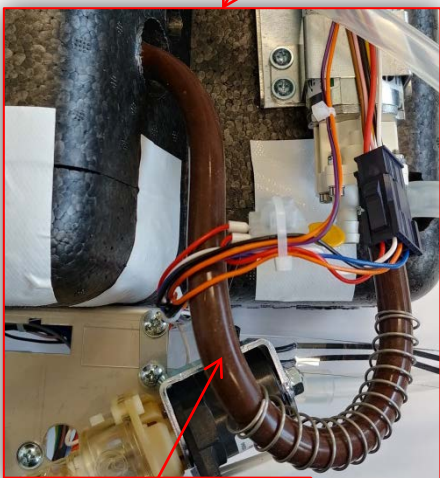

REASON:

To avoid any boiler assembly hose from detaching and causing a water spill

MODIFICATIONS:

- Three hose clips** have been added on the hoses coming out from the instant boiler
- The pre-modification brown silicone hose**, connecting the instant boiler to the pump, has been replaced by a transparent silicone hose, plus a fitting and a shorter brown silicone hose.

Pre-modification solution
Instant boiler assembly

Modification 2

Transparent silicone hose

Shorter brown silicone hose (40 mm)
Spare: **097685**

PP elbow fitting
Spare: **39758800**

Pre-modification brown silicone hose