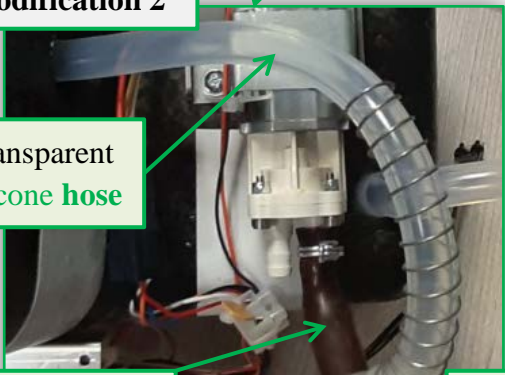

REASON:

To avoid any boiler assembly hose from detaching and causing a water spill

MODIFICATIONS:

- Three hose clips** have been added on the hoses coming out from the instant boiler
- The pre-modification brown silicone hose**, connecting the instant boiler to the pump, has been replaced by a transparent silicone hose, plus a fitting and a shorter brown silicone hose.

Pre-modification solution
Instant boiler assembly

Modification 2

Transparent silicone hose

Shorter brown silicone hose (40 mm)
Spare: **097685**

PP elbow fitting
Spare: **39758800**

Pre-modification brown silicone hose