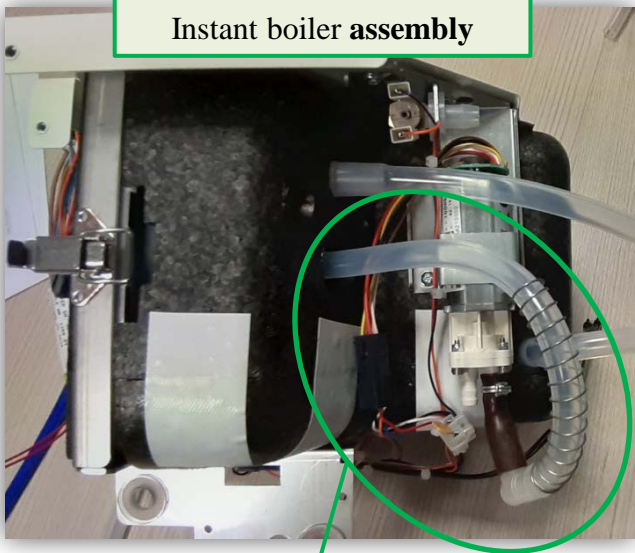

Modification 2

Type Coffee Vending Machine	Model 9100 IN - 9200 CV	N° T.I. 03 - 2020
Serial Number 00721964	Subject INSTANT BOILER ASSEMBLY MODIFICATIONS	ISSUED FOR (X) Action Information X

New solution
Instant boiler assembly