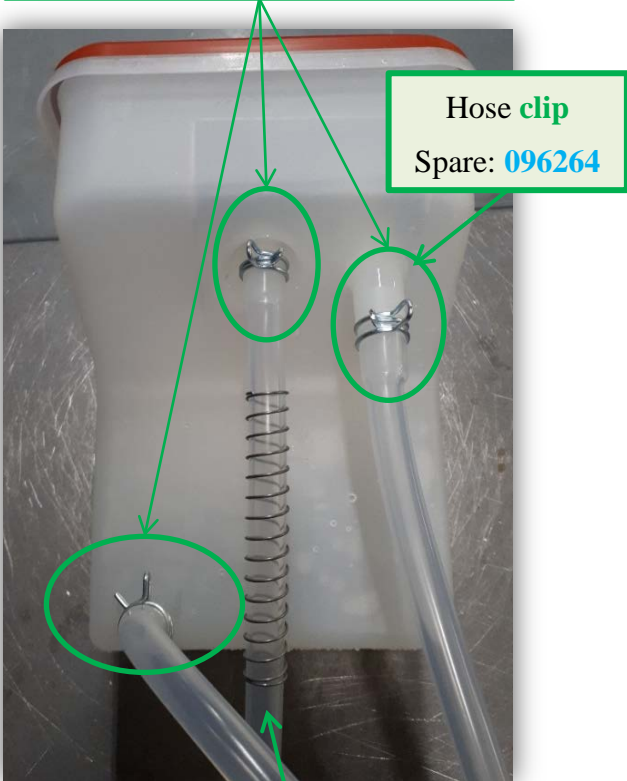

REASON:

To avoid any boiler assembly hose from detaching and causing a water spill

MODIFICATIONS:

- Three hose clips** have been added on the hoses coming out from the instant boiler
- The pre-modification brown silicone hose**, connecting the instant boiler to the pump, has been replaced by a transparent silicone hose, plus a fitting and a shorter brown silicone hose.

Modification 1

New solution
boiler body + 3 hoses + **3 hose clips**

Pre-modification solution
boiler body + 3 hoses

Modification 2

Transparent silicone hose
replacing the **brown one**

Length: **260 mm**
Spare: **255541**