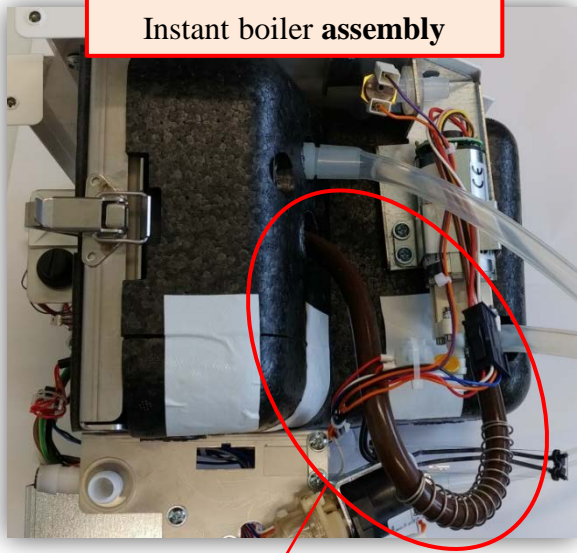

Pre-modification solution
Instant boiler assembly