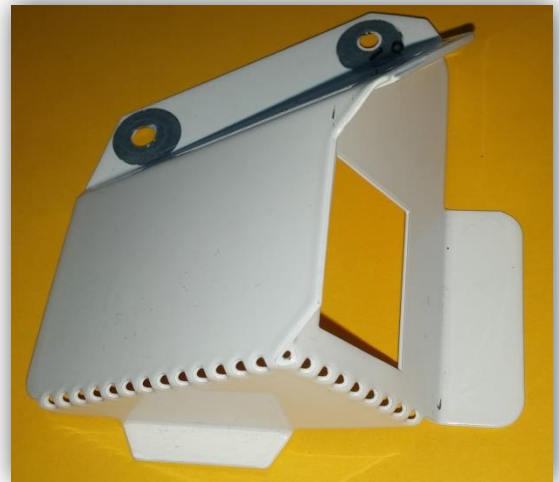

Type Coffee Vending Machine	Model 9100	T.I. NO 05 - 2017	
Serial Number 71412564	Subject NEW "ON / OFF" SWITCH SUPPORT	ISSUED FOR (X)	Action Information X

Modifications

Be informed that the **pre-modification** "ON / OFF switch support" has been replaced by a **new** "ON / OFF switch support".

The **new** support is a plastic molded part; the **pre-modification** support is a sheet – metal part.

New "ON – OFF" switch support

Spare code: **260956 SAP 55117876**

Pre-modification

"ON – OFF" switch support

Spare code: **259704**

The code is no longer available

New support +

"double - pole switch"

Pre-modification support +

"double - pole switch"

Double - pole switch

Spare code not changed: **0V3200**

Type Coffee Vending Machine	Model 9100	T.I. NO 05 - 2017		
Serial Number 71412564	Subject NEW "ON / OFF" SWITCH SUPPORT	ISSUED FOR (X)	Action Information	<input checked="" type="checkbox"/>

➤ *Machines concerned by this modifications from S/N:* **71412564**