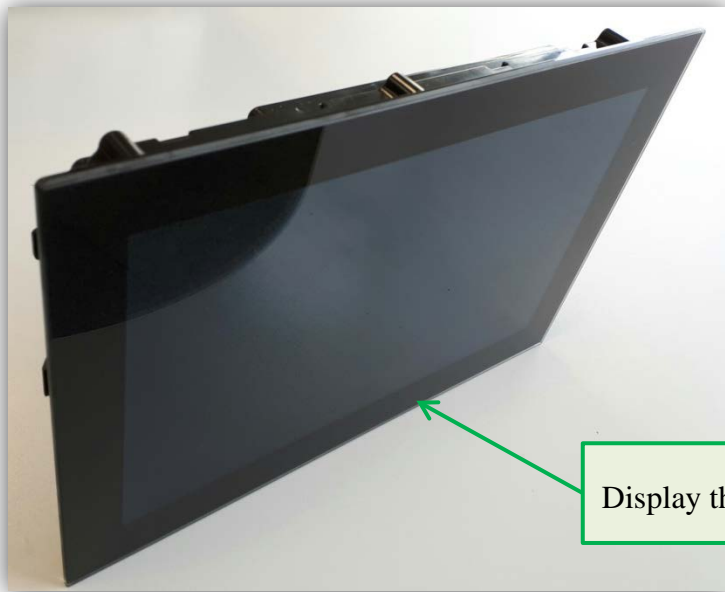

**REASON:**

In order to standardize our equipment

**MODIFICATIONS:**

The display **thickness** of the different touch screen versions have been standardized to **3 mm**.

Touch screen assembly - display thickness **3 mm**  
 Spare code: **260321**  
**SAP:55117981 10" TOUCH SCREEN ASSEMBLY-GLASS 3mm**

Touch screen assembly - display thickness **2,5 mm**  
 Spare code: **259783 - It is no longer available**

Display thickness **3 mm**

**Machines concerned by modification from S/N 72011867.**

**EXCHANGEABILITY:**

The **standardized** solution (3 mm) is retrofittable.