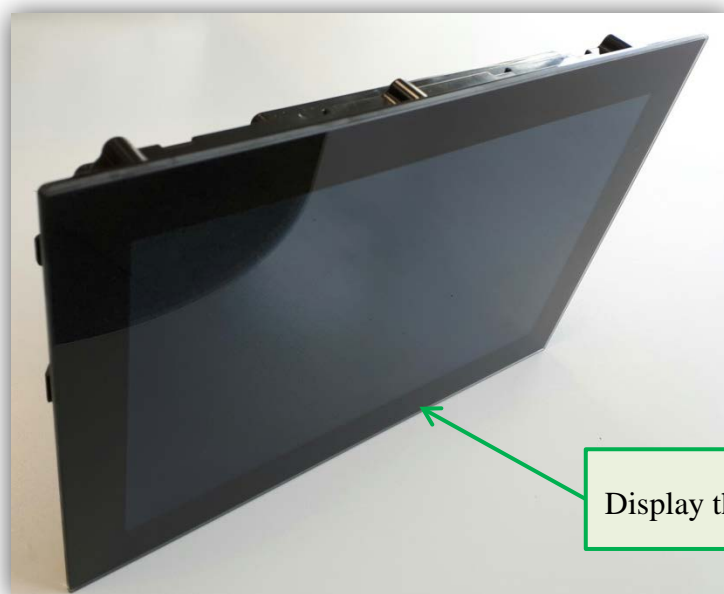

TECHNICAL INFORMATION JDE

Type Coffee Vending Machine	Model 9100	T.I. NO 08 - 2017		
Serial Number 72011867	Subject Standardization of the Touch screen thickness (3 mm)	ISSUED FOR (X)	Action Information	<input checked="" type="checkbox"/>

REASON:

In order to standardize our equipment

MODIFICATIONS:

The display **thickness** of the different touch screen versions have been standardized to **3 mm**.

Touch screen assembly - display thickness **3 mm**

Spare code: **260321**

Touch screen assembly - display thickness **2,5 mm**

Spare code: **259783 - It is no longer available**

Display thickness **3 mm**

Machines concerned by modification from S/N 72011867.

EXCHANGEABILITY:

The **standardized** solution (3 mm) is retrofittable.