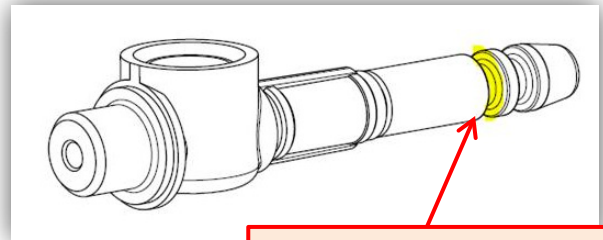

Pre-modification solution

O-ring seat deleted

Radius of the gasket seat increased