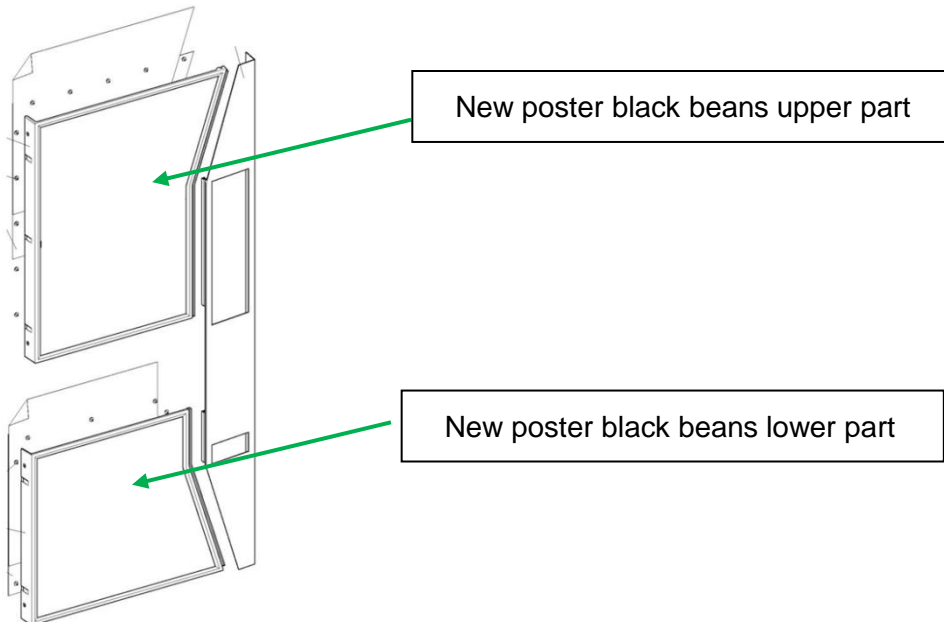

TYPE NO H&C	TYPE FB55 - 7100 - CV7200/7300 – 7300 - 7600	T.I. NO 05 - 2014
SERIAL NUMBERS AFFECTED	From and including S/N (see table included)	ISSUED BY Documentation/N&W Valbrembo
SUBJECT NEW POSTER DEMB NETHERLANDS		ISSUED FOR (X): <table border="1"> <tr> <td>Action</td> <td></td> </tr> <tr> <td>Information</td> <td>X</td> </tr> </table>

Gallery 420