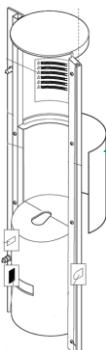

Gallery 110