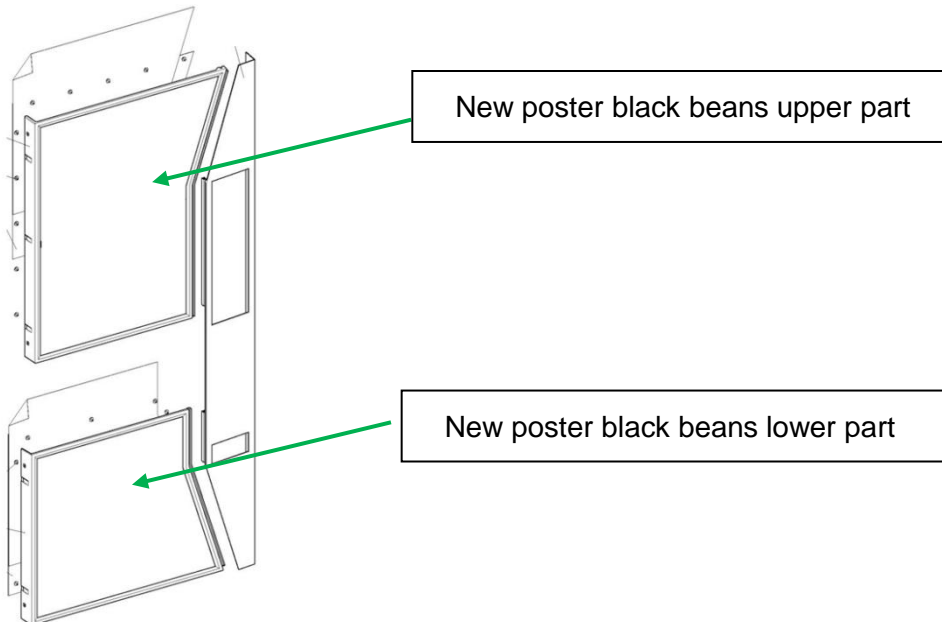

TYPE NO H&C	TYPE FB55 - 7100 - CV7200/7300 – 7300 - 7600	T.I. NO 05 - 2014
SERIAL NUMBERS AFFECTED	From and including S/N (see table included)	ISSUED BY Documentation/N&W Valbrembo
SUBJECT NEW POSTER DEMB NETHERLANDS		ISSUED FOR (X): <table border="1"> <tr> <td>Action</td> <td></td> </tr> <tr> <td>Information</td> <td>X</td> </tr> </table>

Gallery 420