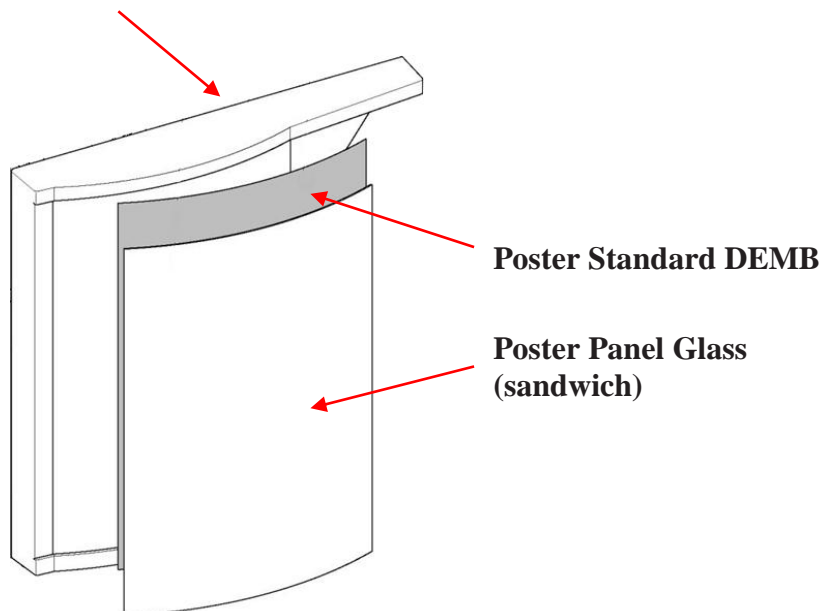

REASON:

Due to a new aesthetical request for the Netherlands market, a new Poster has been introduced. Below a picture of the old “Poster Frame Assembly”: Poster Frame + a **Sandwich** made by

- Poster Standard DEMB
- Poster Panel Glass

MODIFICATIONS:

Gallery 220 (7100 all variants NL), Gallery 310 (7300 all variants NL) and Cafitesse Vending (all variants NL)

Poster Frame – Current situation

This picture refers to a CFT 2100

The new Poster “**Black background and beans DEMB**” is no longer a sandwich made of two pieces, but it’s a single graphic panel directly mounted in the door of the machines above mentioned.