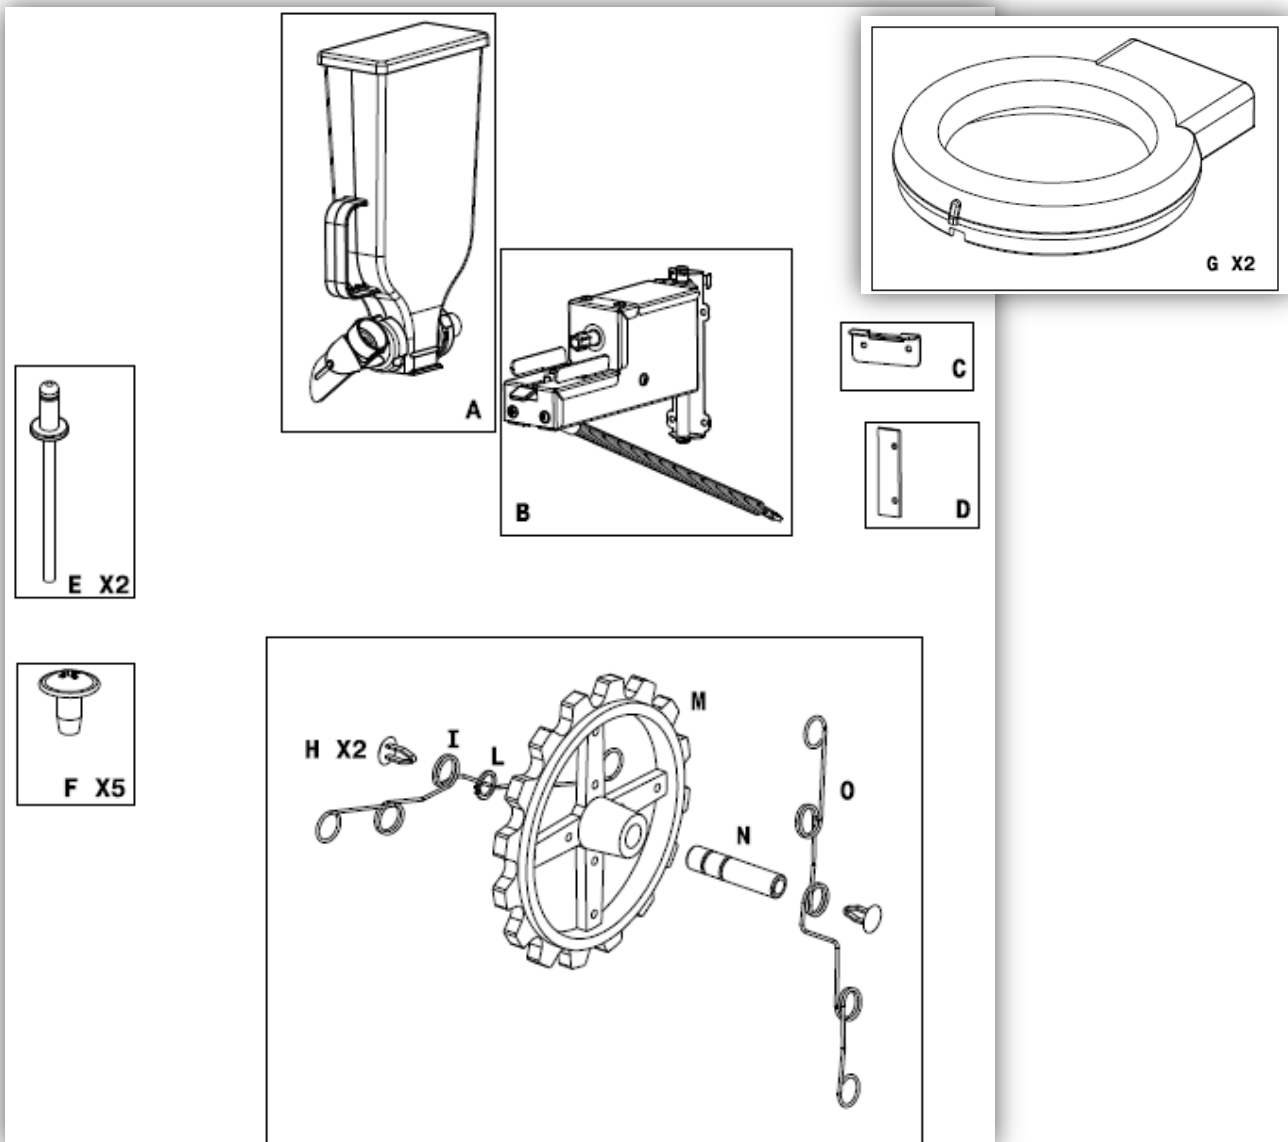

TYPE NO CV 7200	TYPE Coffe Vending Machines	T.I. NO 08 - 2015
SERIAL NUMBERS AFFECTED From and including S/N 51611560	ISSUED BY Documentation/N&W Valbrembo	
SUBJECT 4TH CANISTER PRE-ARRANGEMENT AND KIT		ISSUED FOR (X): <table border="1"> <tr> <td>Action</td> <td></td> </tr> <tr> <td>Information</td> <td>X</td> </tr> </table>

The 4th instant canister location **COVER** spare part code is: **259623**

Extra canister 1.5 l KIT: below the components (see also the complete Mounting instructions).

The **KIT** spare part code is: **972864**
Machines concerned by this modification from S/N 51611560

EXCHANGEABILITY:

The KIT can be installed in the machines after above mentioned serial number.