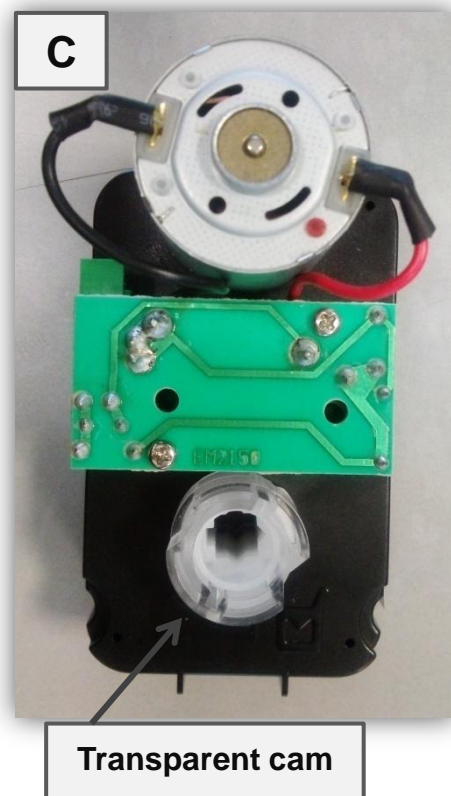

# TECHNICAL INFORMATION

Range <b>S&amp;F</b>	Model <b>Snakky - Minisnakky - Samba</b>	N° T.I. <b>11_2015</b>
Serial Number <b>5361145</b>	Subject <b>NEW GEAR - MOTOR CAM</b>	N° Case -

Be informed that starting from S/N **5361145**, it has been introduced a new **CAM** for the tray spiral **Gear - motor**.

Starting from the serial number above, this **blue (A)** colour **cam** is added to already existing ones: **orange (B)** and transparent **(C)** colour.

The **orange** cam will be gradually no longer available.