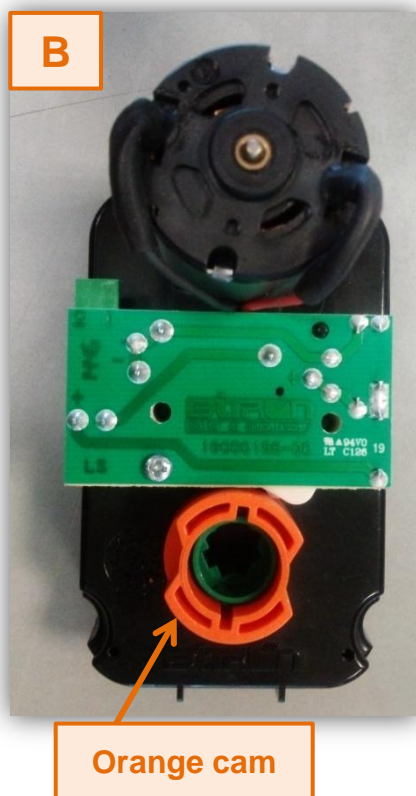

# TECHNICAL INFORMATION

Range <b>S&amp;F</b>	Model <b>Snakky - Minisnakky - Samba</b>	N° T.I. <b>11_2015</b>
Serial Number <b>5361145</b>	Subject <b>NEW GEAR - MOTOR CAM</b>	N° Case -

Be informed that starting from S/N **5361145**, it has been introduced a new **CAM** for the tray spiral **Gear - motor**.

Starting from the serial number above, this **blue (A)** colour **cam** is added to already existing ones: **orange (B)** and transparent **(C)** colour.

The **orange** cam will be gradually no longer available.