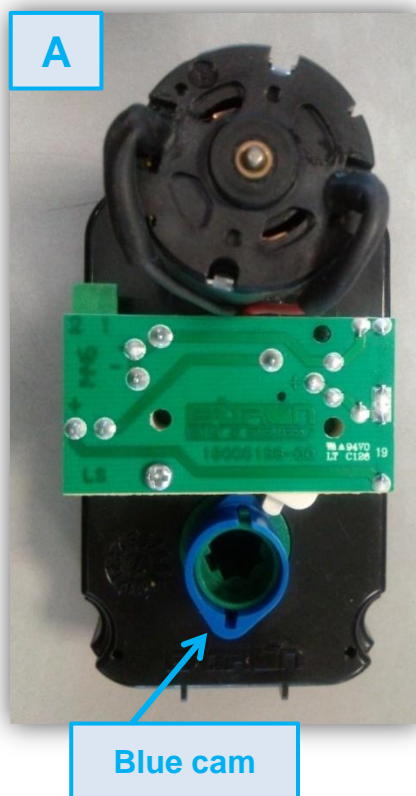

# TECHNICAL INFORMATION

Range <b>S&amp;F</b>	Model <b>Snakky - Minisnakky - Samba</b>	N° T.I. <b>11_2015</b>
Serial Number <b>5361145</b>	Subject <b>NEW GEAR - MOTOR CAM</b>	N° Case -

Be informed that starting from S/N **5361145**, it has been introduced a new **CAM** for the tray spiral **Gear - motor**.

Starting from the serial number above, this **blue (A)** colour **cam** is added to already existing ones: **orange (B)** and transparent **(C)** colour.

The **orange** cam will be gradually no longer available.