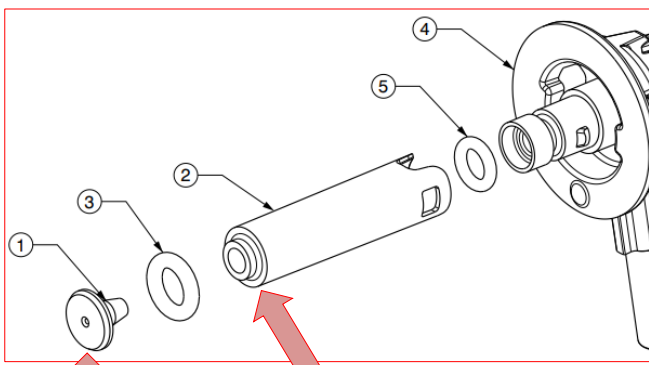

Type Coffee Vending Machine	Model 9XXX	N° T.I. 01 - 2022
Serial Number 20220429	Subject NEW ESPRESSO VALVE ASSEMBLY WITH RESTRICTOR	ISSUED FOR (X) Action Information X

REASON:

Be informed that, with the aim to prevent the restrictor coming off the valve body, the *Espresso valve assembly* has been modified as follow

Pre-modification
Spare code: **262038**

NEW
Spare code: **265029**
From SN: **20220429**

Spare code	Description	Note
262038	ES valve assembly with restrictor	no more available
265029	ES valve assembly with restrictor - NEW!	Available!
979291	Kit "ES Valve-Nozzle" (JDE SAP number 55123711)	Available! with new ES valve assembly. The kit code remains the same