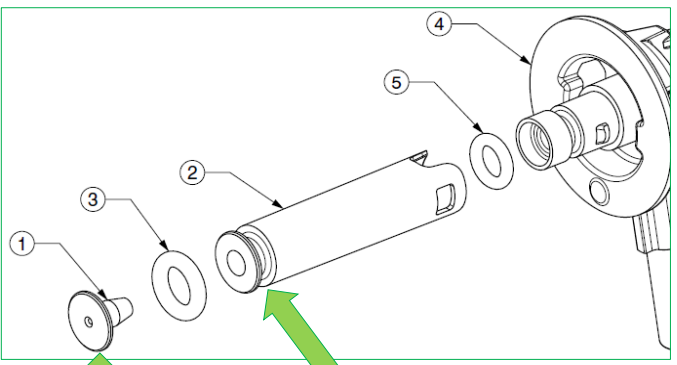

Type Coffee Vending Machine	Model 9XXX	N° T.I. 01 - 2022
Serial Number 20220429	Subject NEW ESPRESSO VALVE ASSEMBLY WITH RESTRICTOR	ISSUED FOR (X) Action Information X

REASON:

Be informed that, with the aim to prevent the restrictor coming off the valve body, the *Espresso valve assembly* has been modified as follow

Pre-modification
Spare code: **262038**

NEW
Spare code: **265029**
From SN: **20220429**

Spare code	Description	Note
262038	ES valve assembly with restrictor	no more available
265029	ES valve assembly with restrictor - NEW!	Available!
979291	Kit "ES Valve-Nozzle" (JDE SAP number 55123711)	Available! with new ES valve assembly. The kit code remains the same