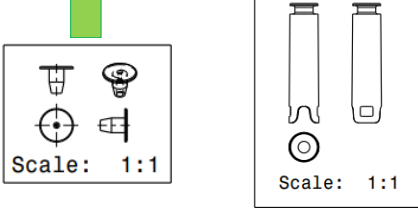

Type Coffee Vending Machine	Model 9XXX	N° T.I. 01 - 2022
Serial Number 20220429	Subject NEW ESPRESSO VALVE ASSEMBLY WITH RESTRICTOR	ISSUED FOR (X) Action Information X

REASON:

Be informed that, with the aim to prevent the restrictor coming off the valve body, the *Espresso valve assembly* has been modified as follow

Pre-modification
Spare code: **262038**

NEW
Spare code: **265029**
From SN: **20220429**

Spare code	Description	Note
262038	ES valve assembly with restrictor	no more available
265029	ES valve assembly with restrictor - NEW!	Available!
979291	Kit "ES Valve-Nozzle" (JDE SAP number 55123711)	Available! with new ES valve assembly. The kit code remains the same