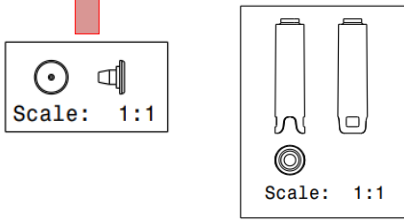

Type Coffee Vending Machine	Model 9XXX	N° T.I. 01 - 2022
Serial Number 20220429	Subject NEW ESPRESSO VALVE ASSEMBLY WITH RESTRICTOR	ISSUED FOR (X) Action Information X

REASON:

Be informed that, with the aim to prevent the restrictor coming off the valve body, the *Espresso valve assembly* has been modified as follow

Pre-modification
Spare code: **262038**

NEW
Spare code: **265029**
From SN: **20220429**

Spare code	Description	Note
262038	ES valve assembly with restrictor	no more available
265029	ES valve assembly with restrictor - NEW!	Available!
979291	Kit "ES Valve-Nozzle" (JDE SAP number 55123711)	Available! with new ES valve assembly. The kit code remains the same