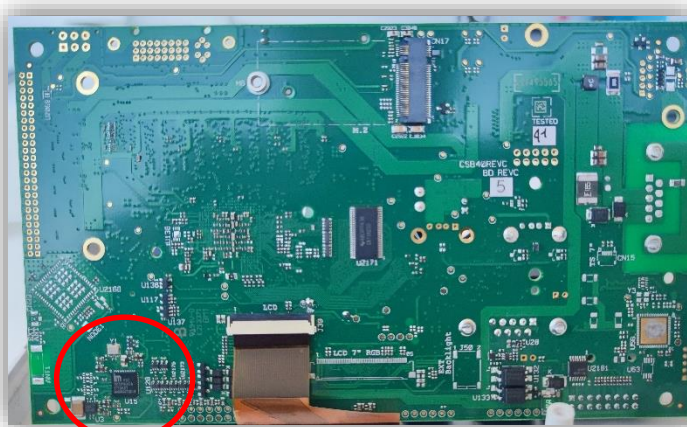

MODIFICATIONS:

Since the Ethernet connection is now little used unlike Wifi and 4G solutions, the *Ethernet port* and its *chip* have been removed from the CPU board, contained in capacitive keyboards.

Modified capacitive keyboard (no Gigabit port)

Pre-modification capacitive keyboard

CUP board detail

Ethernet port has been removed

CUP board detail

Ethernet port

Type Coffee Vending Machine	Model 95	N° T.I. 06 - 2023
Serial Number 24024490	Subject CAPACITIVE KEYBOARD WITHOUT GIGABIT PORT	ISSUED FOR (X) Action Information X

Modified CPU board (Bottom view)

Pre-modification CPU board (Bottom view)

Chip removed

Chip

➤ Below the capacitive keyboard **codes** without and with Gigabit port

Capacitive keyboard – 6 selections -no Gigabit port