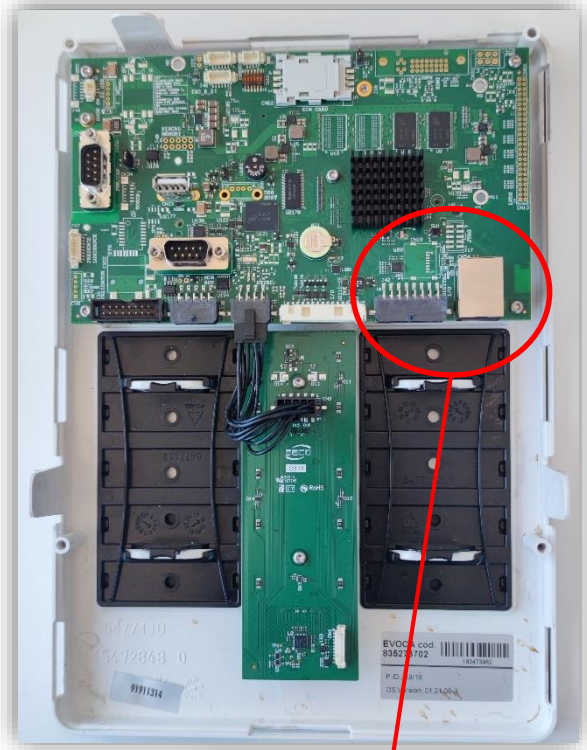

Type Coffee Vending Machine	Model 95	N° T.I. 06 - 2023
Serial Number 24024490	Subject CAPACITIVE KEYBOARD WITHOUT GIGABIT PORT	ISSUED FOR (X) Action Information X

REASON:

Due to shortage of the Gigabit Ethernet modules present on the current capacitive keyboards

MODIFICATIONS:

Since the Ethernet connection is now little used unlike Wifi and 4G solutions, the *Ethernet port* and its *chip* have been removed from the CPU board, contained in capacitive keyboards.

Modified capacitive keyboard (no Gigabit port)

Pre-modification capacitive keyboard

CUP board detail

Ethernet port has been removed

CUP board detail

Ethernet port

Type Coffee Vending Machine	Model 95	N° T.I. 06 - 2023
Serial Number 24024490	Subject CAPACITIVE KEYBOARD WITHOUT GIGABIT PORT	ISSUED FOR (X) Action Information X