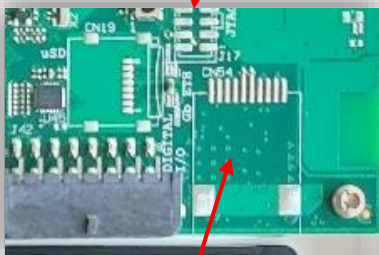

MODIFICATIONS:

Since the Ethernet connection is now little used unlike Wifi and 4G solutions, the *Ethernet port* and its *chip* have been removed from the CPU board, contained in capacitive keyboards.

Modified capacitive keyboard (no Gigabit port)

Pre-modification capacitive keyboard

CUP board detail

Ethernet port has been removed

CUP board detail

Ethernet port

Type Coffee Vending Machine	Model 95	N° T.I. 06 - 2023
Serial Number 24024490	Subject CAPACITIVE KEYBOARD WITHOUT GIGABIT PORT	ISSUED FOR (X) Action Information X

Modified CPU board (Bottom view)

Pre-modification CPU board (Bottom view)

Chip removed

Chip

➤ Below the capacitive keyboard **codes** without and with Gigabit port

Capacitive keyboard – 6 selections -no Gigabit port