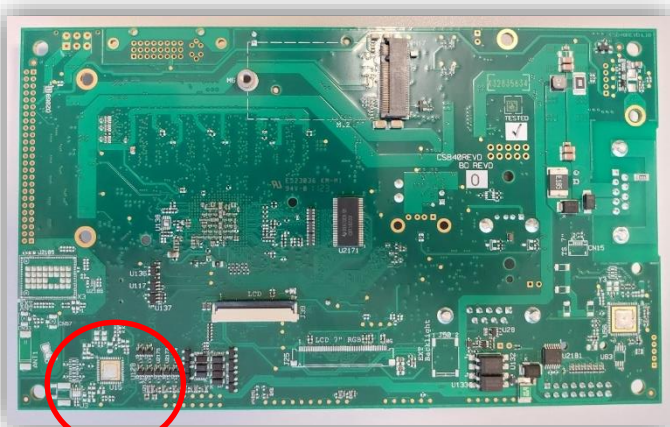

Type Coffee Vending Machine	Model 95	N° T.I. 06 - 2023
Serial Number 24024490	Subject CAPACITIVE KEYBOARD WITHOUT GIGABIT PORT	ISSUED FOR (X) Action Information X

REASON:

Due to shortage of the Gigabit Ethernet modules present on the current capacitive keyboards

MODIFICATIONS:

Since the Ethernet connection is now little used unlike Wifi and 4G solutions, the *Ethernet port* and its *chip* have been removed from the CPU board, contained in capacitive keyboards.

Modified capacitive keyboard (no Gigabit port)

Pre-modification capacitive keyboard

CUP board detail

Ethernet port has been removed

CUP board detail

Ethernet port

Type Coffee Vending Machine	Model 95	N° T.I. 06 - 2023
Serial Number 24024490	Subject CAPACITIVE KEYBOARD WITHOUT GIGABIT PORT	ISSUED FOR (X) Action Information X

Modified CPU board (Bottom view)

Pre-modification CPU board (Bottom view)

Chip removed

Chip

➤ Below the capacitive keyboard **codes** without and with Gigabit port

Capacitive keyboard – 6 selections -no Gigabit port