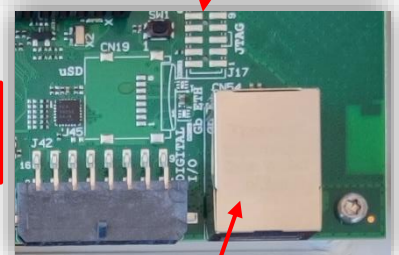

MODIFICATIONS:

Since the Ethernet connection is now little used unlike Wifi and 4G solutions, the *Ethernet port* and its *chip* have been removed from the CPU board, contained in capacitive keyboards.

Modified capacitive keyboard (no Gigabit port)

Pre-modification capacitive keyboard

CUP board detail

Ethernet port has been removed

CUP board detail

Ethernet port

Type Coffee Vending Machine	Model 95	N° T.I. 06 - 2023
Serial Number 24024490	Subject CAPACITIVE KEYBOARD WITHOUT GIGABIT PORT	ISSUED FOR (X) Action Information X

Modified CPU board (Bottom view)

Pre-modification CPU board (Bottom view)

Chip removed

Chip

➤ Below the capacitive keyboard **codes** without and with Gigabit port

Capacitive keyboard – 6 selections -no Gigabit port