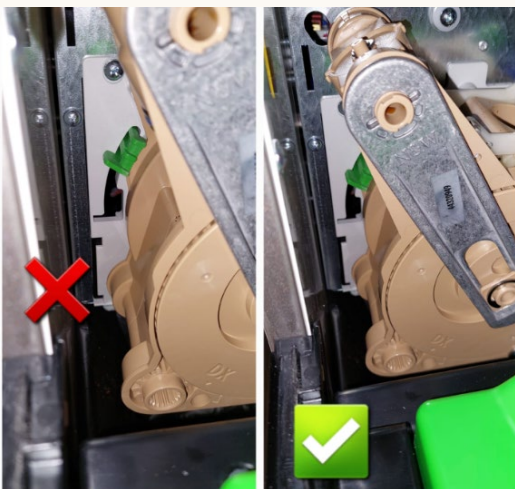

SERVICE MEMO

18-11-2024

Dispenser(s): *W100_Omni*
Title: Brewer Error / brewer difficult to mount

Background:

Reports are coming from the field that the brewer is not positioned correctly, the green lock on the left side is not positioned correctly and does not catch the brewer.

Action:

Operator:

When mounting the brewer, the green lock must be in front of the brewer.

Service:

Make a finder at the point where the green handle touches the brewer. File a bevelled edge. Details see next page.