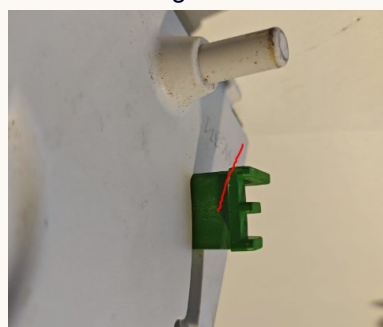

Corrected right: