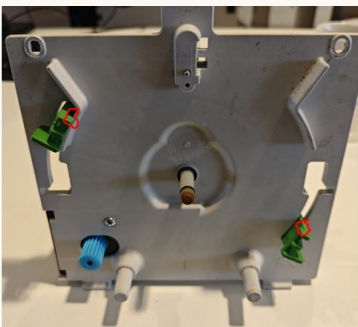

SERVICE MEMO

18-11-2024

Dispenser(s): *W100_Omni*
Title: Brewer Error / brewer difficult to mount

Background:

Reports are coming from the field that the brewer is not positioned correctly, the green lock on the left side is not positioned correctly and does not catch the brewer.

Action:

Operator:

When mounting the brewer, the green lock must be in front of the brewer.

Service:

Make a finder at the point where the green handle touches the brewer. File a bevelled edge. Details see next page.

Standard:

Corrected left:

Corrected right:

Name: J. Verdam