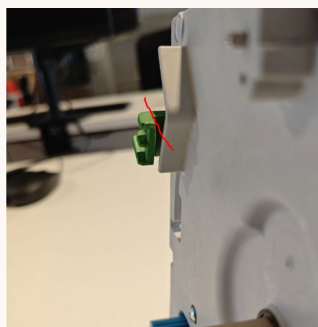

Corrected left: