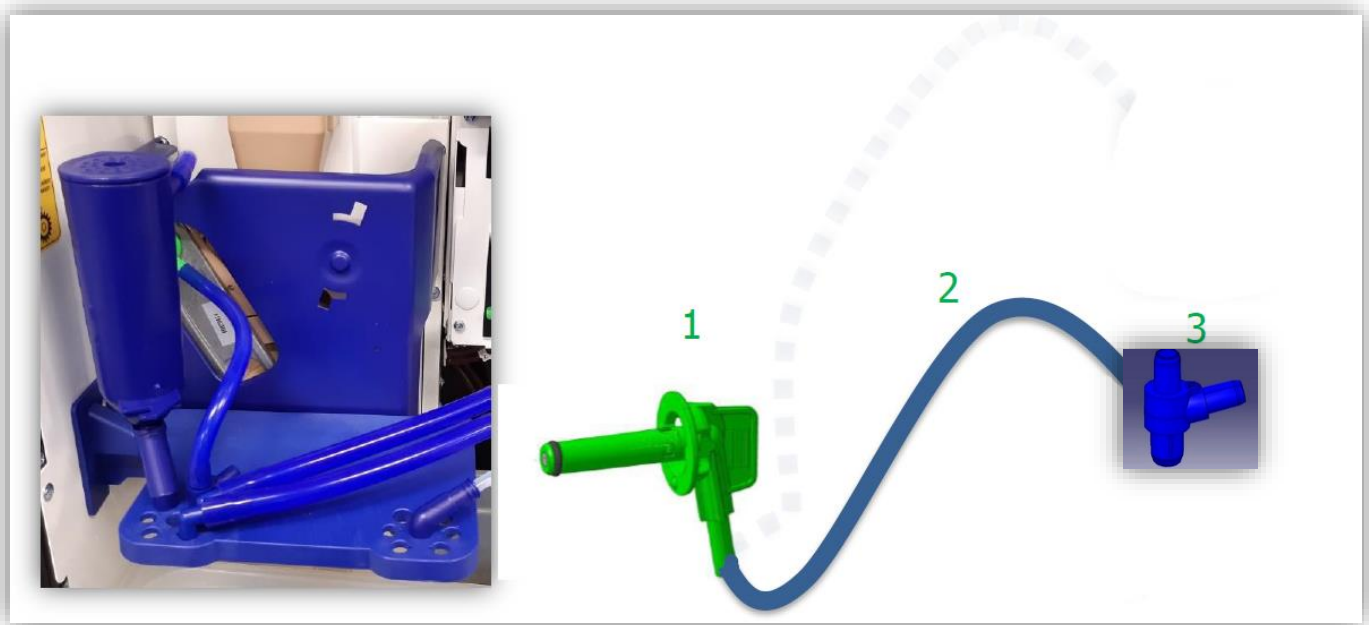

Type Coffee Vending Machine	Model 9XXX - 95	N° T.I. 01 - 2021
Serial Number See below	Subject NEW ESPRESSO VALVE ASSEMBLY	ISSUED FOR (X) Action Information X

In between assembly from production - machines from S/N 03120637 to S/N 11720576