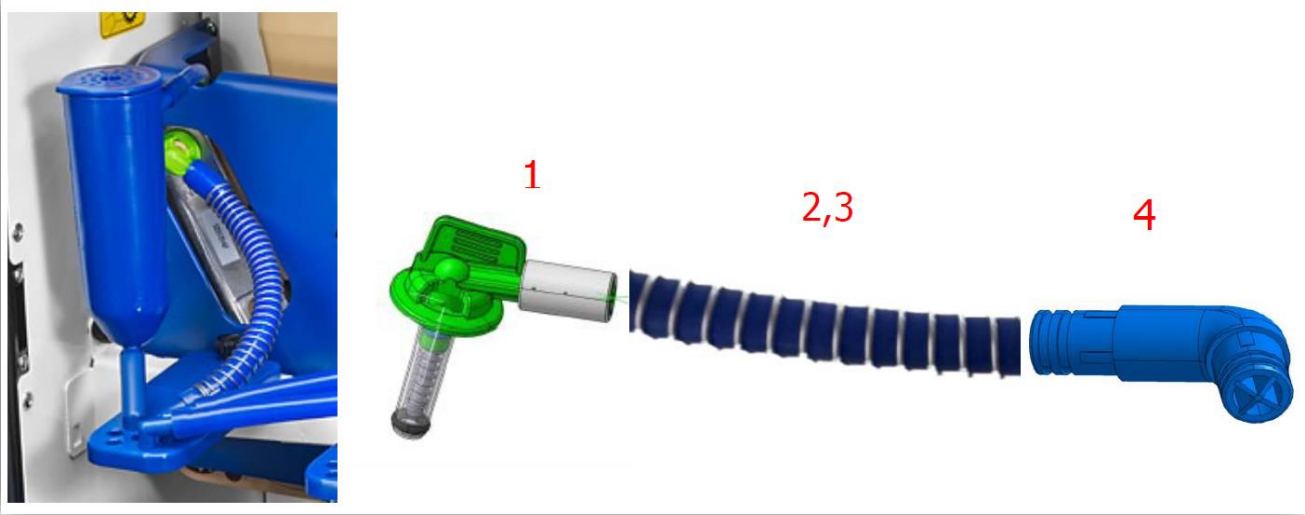

Type Coffee Vending Machine	Model 9XXX - 95	N° T.I. 01 - 2021					
Serial Number See below	Subject NEW ESPRESSO VALVE ASSEMBLY	ISSUED FOR (X)	<table border="1"> <tr> <td>Action</td> <td></td> </tr> <tr> <td>Information</td> <td>X</td> </tr> </table>	Action		Information	X
Action							
Information	X						

REASON:

Be informed that with the aim to improve our equipment, the *Espresso valve assembly* has been modified. This modification will ensure a better crema layer / taste and will avoid a vibrating (noisy) espresso valve and less pollution in the cup area.

Pre-modification assembly Machines previous to S/N **03120637**

	Part Number	Description	Still available	SAP
1	260549	ESPRESSO VALVE ASSEMBLY WITH ADAPTER	Yes	55050260
2	259248	SILICONE HOSE 9X13 - BLUE	Yes	55050320
3	259235	PIPE GUIDE SPIRAL - D= 14	Yes	55116543
4	259012	COFFEE NOZZLE WITH CROSS	Yes	55050289