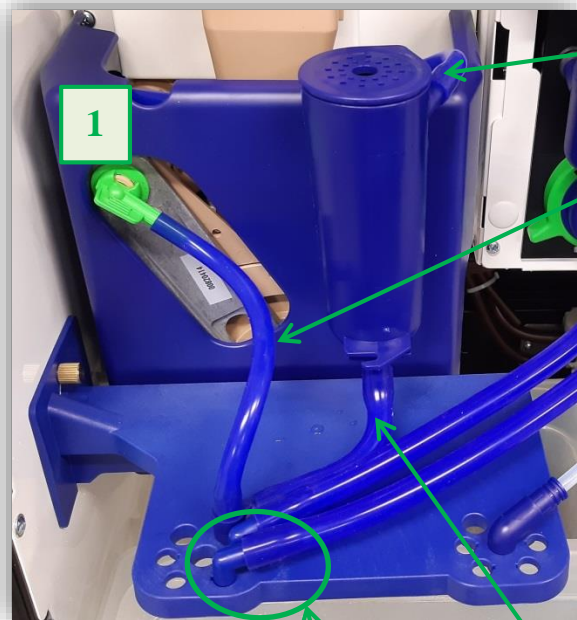

Type Coffee Vending Machine	Model 9XXX - 95	N° T.I. 01 - 2021
Serial Number See below	Subject NEW ESPRESSO VALVE ASSEMBLY	ISSUED FOR (X) Action Information ☒

New final assembly from production → machines concerned from S/N 11720576

5 Blue silicone hose for Fresh brew (5x9)
Length: 240 mm

Blue silicone hose for Espresso (5x9)
Length: 160 mm **2**

3 New ESFB nozzle