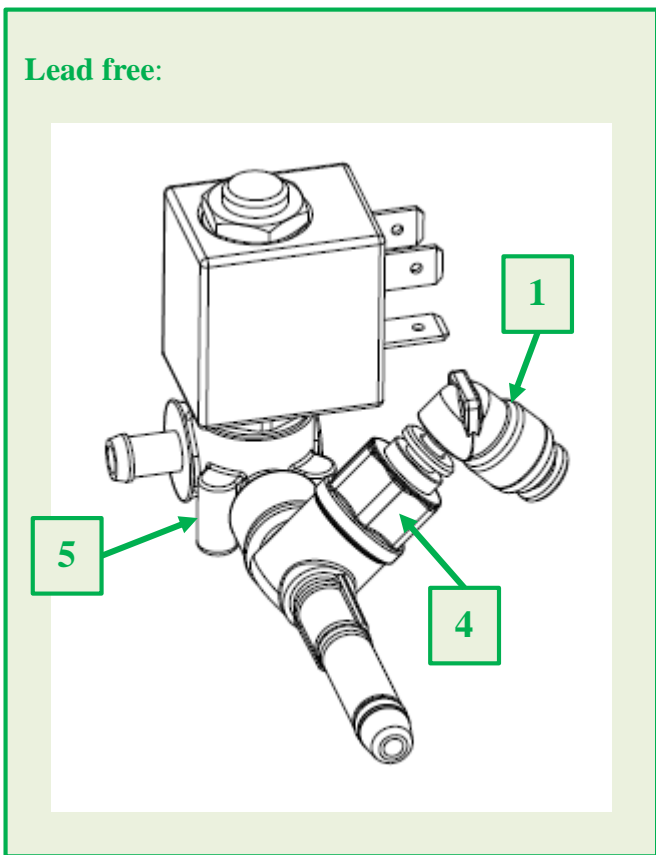

Type Coffee Vending Machine	Model 95	N° T.I. 02 - 2023
Serial Number 22120630	Subject LEAD FREE MACHINE	ISSUED FOR (X) <table border="1"> <tr> <td>Action</td> <td></td> </tr> <tr> <td>Information</td> <td>X</td> </tr> </table>

EV Z4000 –ES/FB

Lead free: