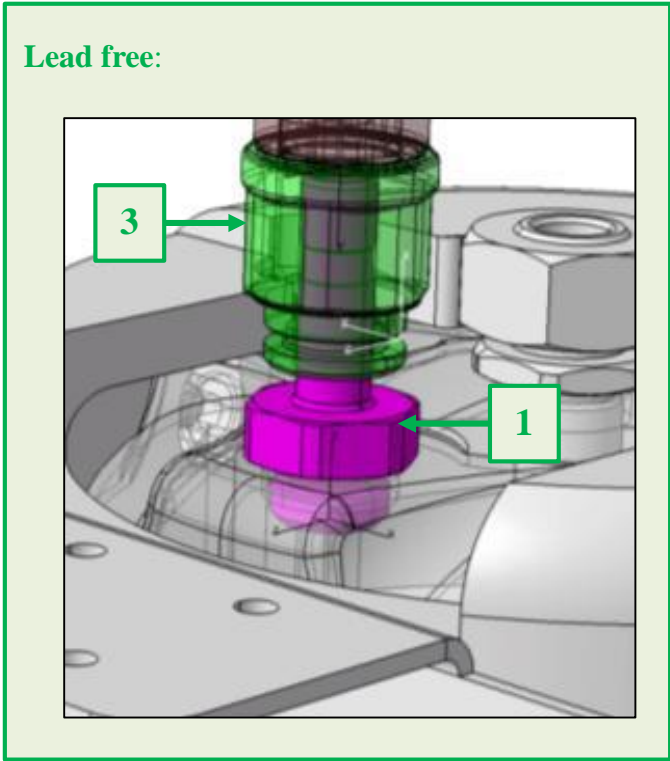

Type Coffee Vending Machine	Model 95	N° T.I. 02 - 2023
Serial Number 22120630	Subject LEAD FREE MACHINE	ISSUED FOR (X) Action Information ☒

Fittings on Boiler

Description	Spare Code
1 Boiler outlet fitting	264384 / 55124112
3 Straight fitting for teflon-6	263425 / 55124199

Description	Spare Code
1 Boiler outlet fitting	261358
2 Inductive plate	257343