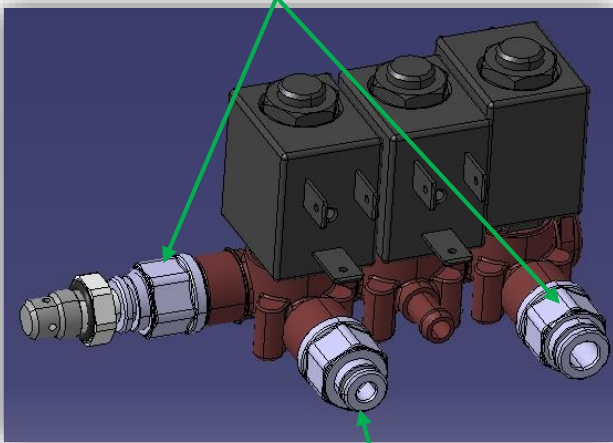

1 *Lead-free (Plastic) solenoid valves*
Spare code: **265325/55126241**

1 *Not lead-free solenoid valves*
Spare code: **259911**

Type Coffee Vending Machine	Model 95	N° T.I. 02 - 2023
Serial Number 22120630	Subject LEAD FREE MACHINE	ISSUED FOR (X) Action Information X

Fittings on Solenoid valves

2 *Lead Free*

G1/8 Ø6 Straight quick Fitting
Spare code: **263425 / 55124199**

Teflon Ø4-G1/8 PPS connection
Spare code: **264387 / 55124115**

2 *Not Lead Free*

L Rotating with OR 4-1/8 unleaded
Spare code: **256273**