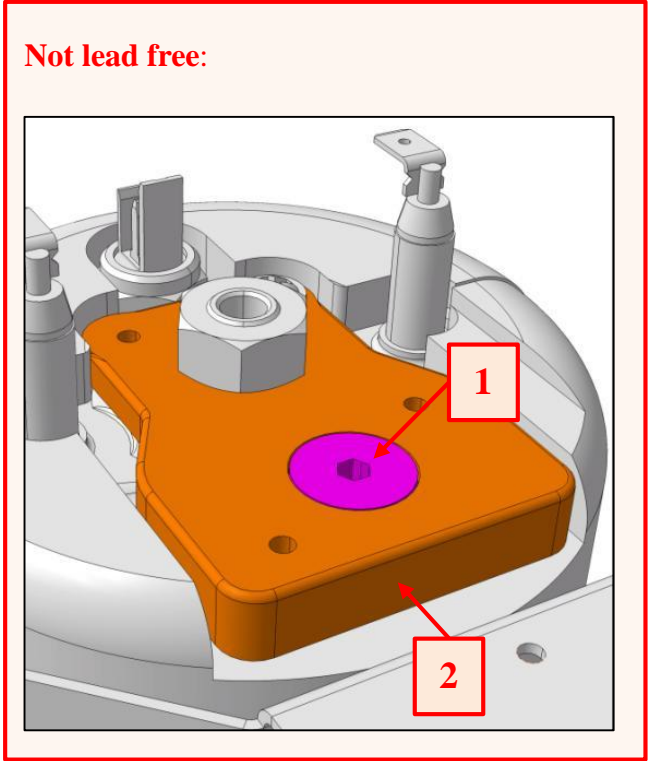

Type Coffee Vending Machine	Model 95	N° T.I. 02 - 2023
Serial Number 22120630	Subject LEAD FREE MACHINE	ISSUED FOR (X) Action Information ☒

Fittings on Boiler

Description	Spare Code
1 Boiler outlet fitting	264384 / 55124112
3 Straight fitting for teflon-6	263425 / 55124199

Description	Spare Code
1 Boiler outlet fitting	261358
2 Inductive plate	257343