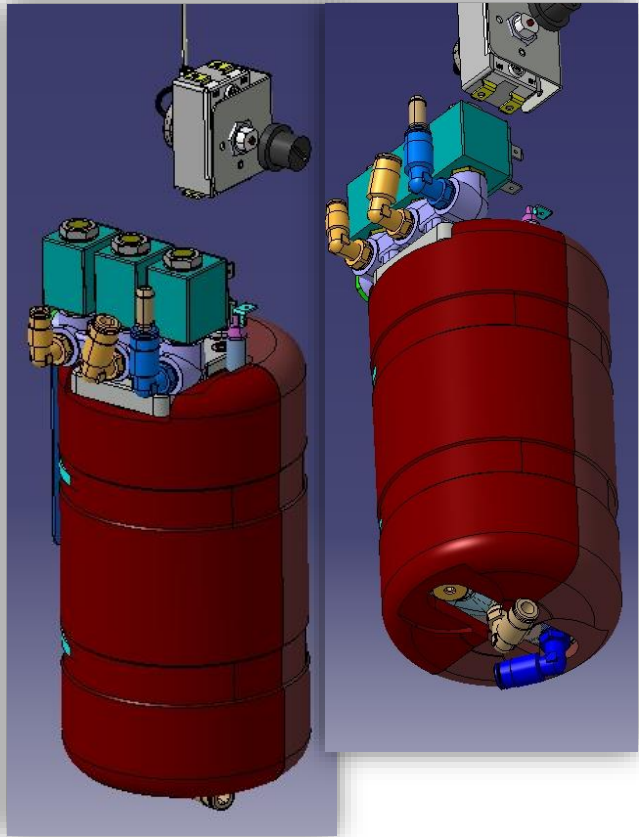

Not lead - free Assembly Boiler
Spare code: **261906**