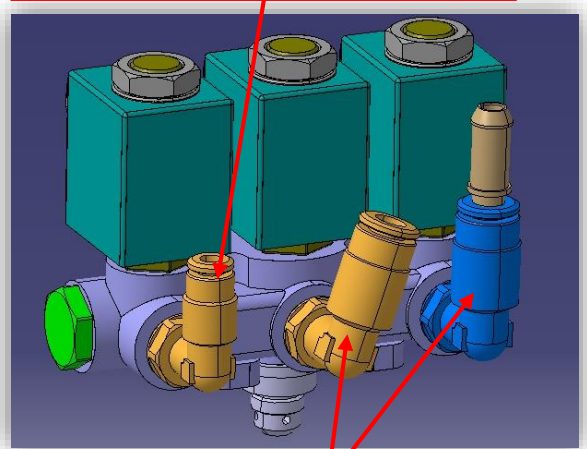

Fittings on Solenoid valves

2 *Lead Free*

G1/8 Ø6 Straight quick Fitting
Spare code: **263425 / 55124199**

Teflon Ø4-G1/8 PPS connection
Spare code: **264387 / 55124115**

2 *Not Lead Free*

L Rotating with OR 4-1/8 unleaded
Spare code: **256273**

L Rotating with OR 6-1/8 unleaded
Spare code: **256280**

3 *Plastic Non return valve + By_pass*
Spare code: **262764 / 55126242**

Modified Outlet profile

D_{new}

3 *Still used on: 975803*
Spare code: **257729**