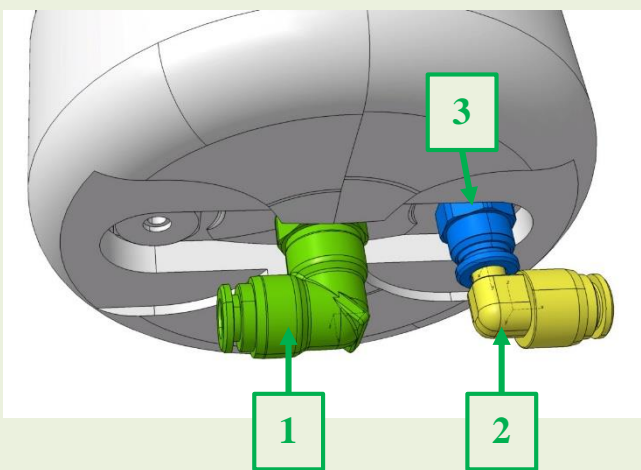

Type Coffee Vending Machine	Model 95	N° T.I. 02 - 2023
Serial Number 22120630	Subject LEAD FREE MACHINE	ISSUED FOR (X) <table border="1"> <tr> <td>Action</td> <td></td> </tr> <tr> <td>Information</td> <td>X</td> </tr> </table>

IN / OUT BOILER

Lead free:

Not lead free: