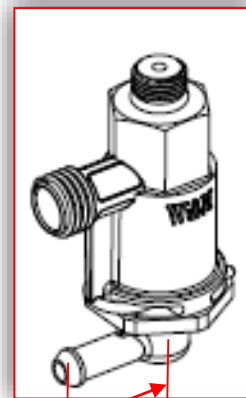

Fittings on Solenoid valves

2 *Lead Free*

G1/8 Ø6 Straight quick Fitting
Spare code: **263425 / 55124199**

Teflon Ø4-G1/8 PPS connection
Spare code: **264387 / 55124115**

2 *Not Lead Free*

L Rotating with OR 4-1/8 unleaded
Spare code: **256273**

L Rotating with OR 6-1/8 unleaded
Spare code: **256280**

3 *Plastic Non return valve + By_pass*
Spare code: **262764 / 55126242**

Modified Outlet profile

D_{new}

3 *Still used on: 975803*
Spare code: **257729**