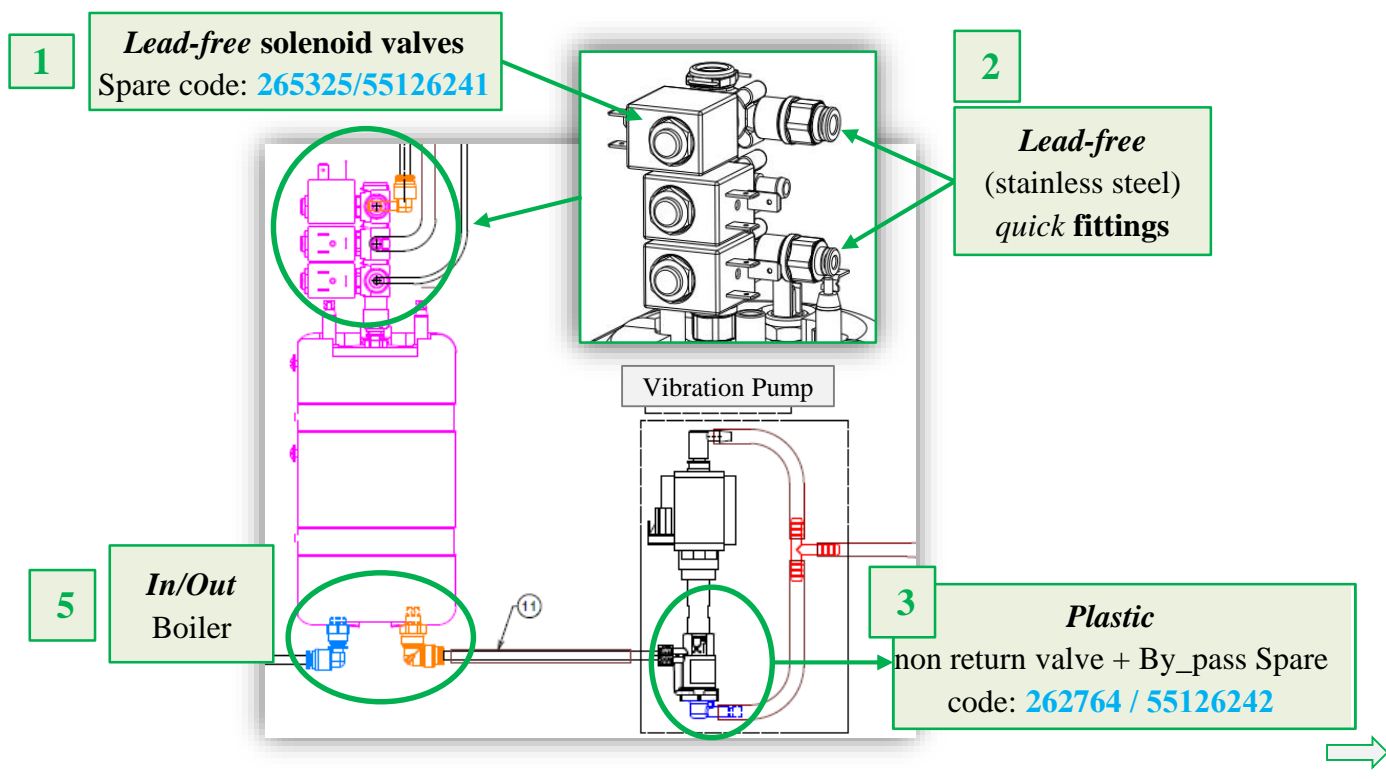

MODIFICATIONS:

A *lead-free* version (code **975821**) was introduced, derived from the existing *95 machine* (code 975803).

A second *lead-free* machine (code **975824**, that derives from code 975802) will be introduced soon.

The *lead-free* machines differ from the standard ones for the ES module.

The following parts has been modified:

1. *Lead-free* (Plastic) **solenoid valves** (see page 2)
2. **Fittings** on *solenoid valves* (see page 3);
3. **Plastic Non return valve + By_pass** (see page 3)
4. **Fittings** on Boiler (see page 4)
5. **In/Out Boiler** (see page 5)
6. **EV Z4000 ES/FB** (see page 6)