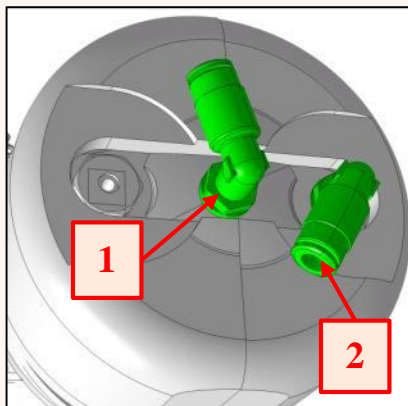

Description	Spare Code
1	Tube swiveling fitting for teflon-6 (boiler inlet)	264385/ 55069196
2	Swiveling fitting for teflon-6 (boiler drain)	263427/ 55124250
3	Straight fitting d.6 inox	264386/ 55124114

	Description	Spare Code
1	Tube swiveling fitting for teflon-6 (boiler inlet)	258904
2	Swiveling fitting for teflon-6 (boiler drain)	256280