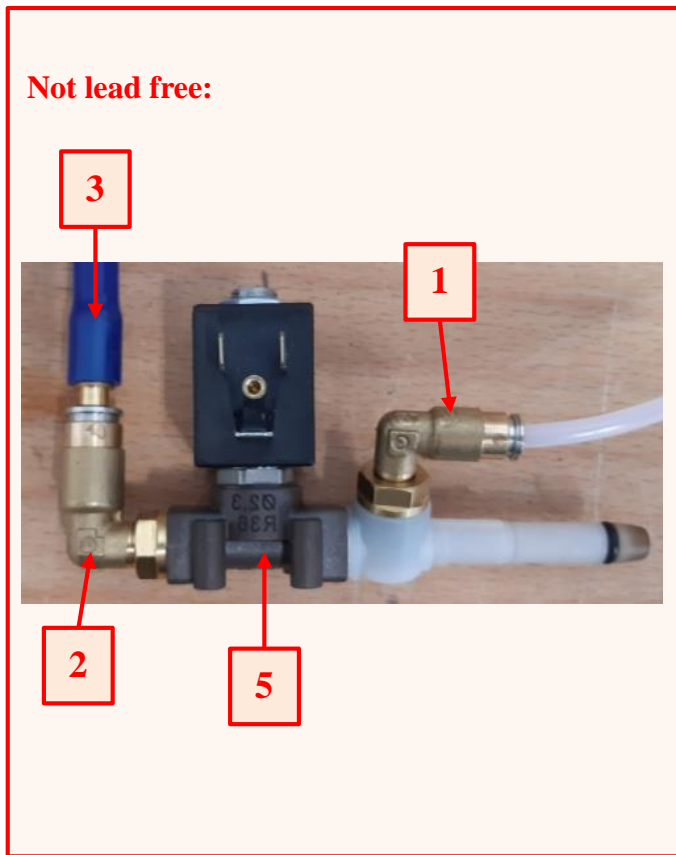

Not lead free:

Description	Spare Code
1 L-swiveling for teflon-4	264388/55124116
4 Straight fitting for teflon-4	264387/55124115
5 EV	264390/55124118

Description	Spare Code
1 L-swiveling for teflon-4	256273
2 Swiveling fitting for teflon-6	256280
3 Teflon / silicone adapter	258914
5 EV	258764

➤ **Machines concerned by modification from S/N 22120630 (code 975821)**

Please note: the codes 975803, 975802 are still available