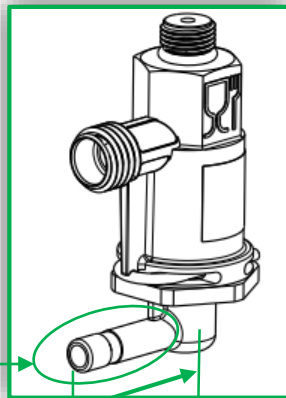

L Rotating with OR 6-1/8 unleaded
Spare code: **256280**

3 *Plastic Non return valve + By_pass*
Spare code: **262764 / 55126242**