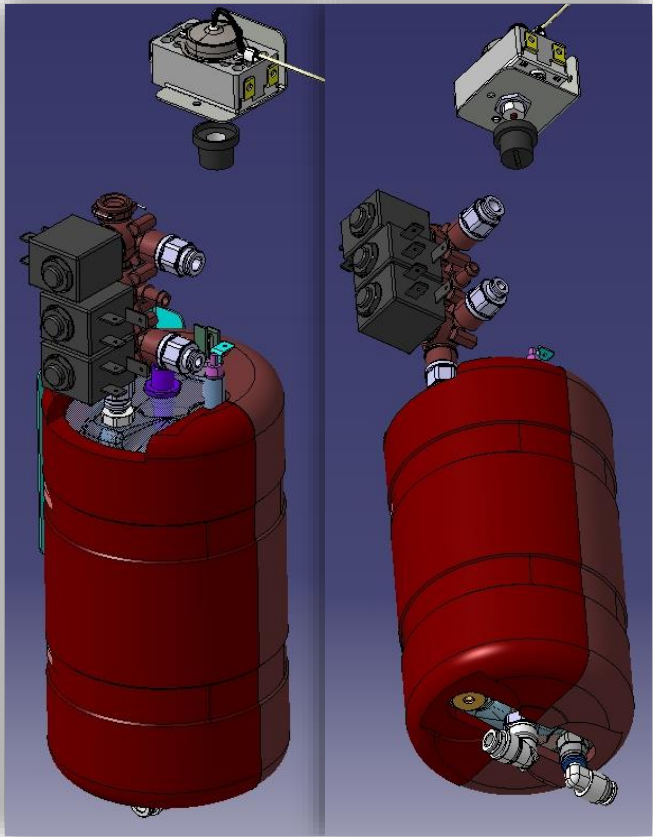

Type Coffee Vending Machine	Model 95	N° T.I. 02 - 2023
Serial Number 22120630	Subject LEAD FREE MACHINE	ISSUED FOR (X) Action Information X

Lead - free Assembly Boiler Spare
code: **265326/55126243**