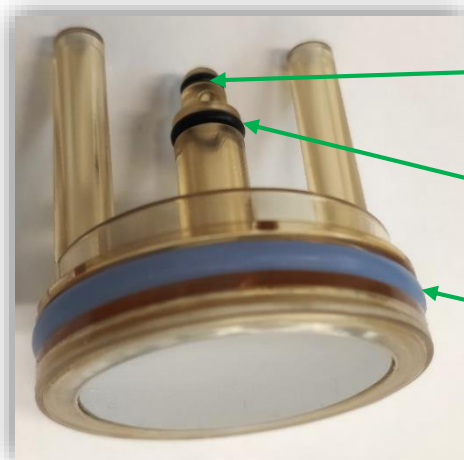

**MODIFICATIONS:**

**Pre – modified ES/FB Z4000 upper piston** assembly has been replaced by **new "ESFB Z4000 welded piston assembly + three O-Rings"**.

For the **new upper piston** assembly the filter is welded to the piston.

This ensures that the filter lasts for a greater number of strokes.

**New ESFB Z4000 welded piston assembly + three O-Rings**  
Spare code: **266009**

The **three O-Rings 1, 2, 3** can be ordered individually