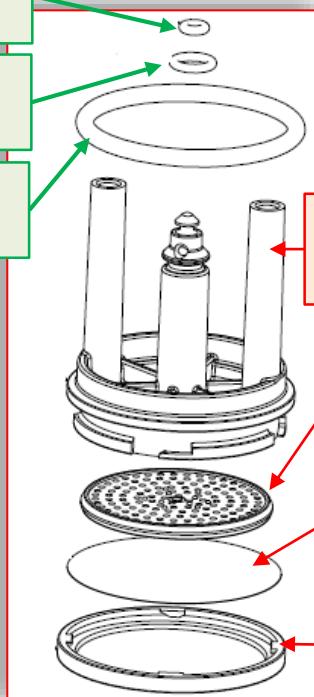

This ensures that the filter lasts for a greater number of strokes.

**New ESFB Z4000 welded piston assembly + three O-Rings**  
Spare code: **266009**

The **three O-Rings 1, 2, 3** can be ordered individually

**OR 1**  
Code: **254650**

**OR 2**  
Code: **0V0782**

**OR 3**  
Code: **251757**

**OR 1**  
Code: **254650**

**OR 2**  
Code: **0V0782**

**OR 3**  
Code: **251757**

**Pre - modification upper piston ass.**

**ES/FB Z4000 upper piston**  
Code: **260204**

**ES/FB filter support**  
Code: **256753**

**ES/FB coffee filter**  
Code: **256737**

**Fastening filter ring nut**  
Code: **256754**

Range SA Large Regional - Ho.Re.Ca.	Model 9100 – 95 – Krea Touch	N° T.I. XX_2024
Serial Number See page 2 / 2	Subject <b>NEW PISTON ASSEMBLY Z4000 ES/FB</b>	