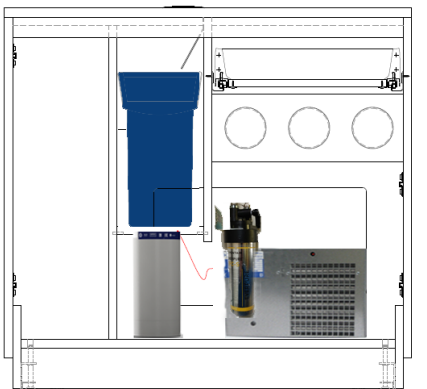

## 90 cm Cabinet standard or tender (3 cup dispensers + drawer or 6 cup dispensers)

1:

Van West cold water unit (5508620)

- Everpure 2F for cold water
- Water filter/softener

2:

**Drink water tank** Schaerer version + standard Flojet

- 55123800 BOTTLENECK FLANGE
- 55122356 CANISTER 16L WH+SCREW-ON LID + HOLE
- 55120709 CANISTER SCREW-ON LID WITH HOLE LARGE
- 55060361 FLOJET

Water filter/softener possible

**For Soul 10-12 order complete kit from Schaerer**

**Ground waste not possible!**

- 55119827 FRESH/WASTE WATER TANK SOUL

Front view without fronts

Front view without fronts