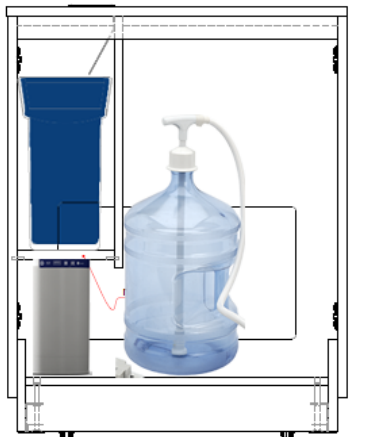

## 67 cm or 90 cm Basic cabinet (no drawer or cup dispensers), if cold water is needed then the water tanks are not possible (90cm cabinet 1 tank is possible)

- 1:**  
 Standard Flojet + tank  
 - 55060360 FLOJET WATERKIT CPL (+TANK)  
 - Water filter/softener

- 2:**  
 Drink water tank Schaerer version + standard flojet  
 - 55123800 BOTTLENECK FLANGE  
 - 55060361 FLOJET  
 - 55123800 BOTTLENECK FLANGE  
 - 55122356 CANISTER 16L WH+SCREW-ON LID + HOLE  
 - 55120709 CANISTER SCREW-ON LID WITH HOLE LARGE  
**For Soul 10-12** order complete kit from Schaerer  
 - 55119827 FRESH/WASTE WATER TANK SOUL  
 - Water filter/softener

## 67 cm Cabinet standard or tender (3 cup dispensers + drawer or 6 cup dispensers)

1:

Van West cold water unit (5508620)

- Everpure 2F for cold water
- Water filter/softener

2:

Drink water tank Schaerer version + standard flojet