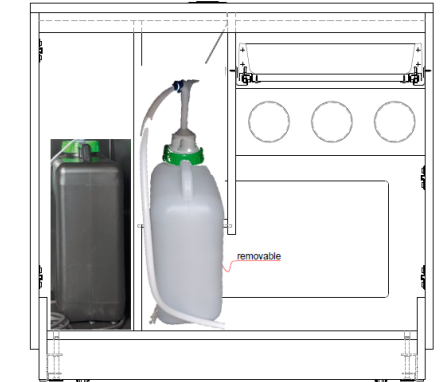

## 90 cm Cabinet standard or tender (3 cup dispensers + drawer or 6 cup dispensers)

1:

Van West cold water unit (5508620)

- Everpure 2F for cold water
- Water filter/softener

2:

**Drink water tank** Schaerer version + standard Flojet

- 55123800 BOTTLENECK FLANGE
- 55122356 CANISTER 16L WH+SCREW-ON LID + HOLE
- 55120709 CANISTER SCREW-ON LID WITH HOLE LARGE
- 55060361 FLOJET

Water filter/softener possible

**For Soul 10-12 order complete kit from Schaerer**

**Ground waste not possible!**

- 55119827 FRESH/WASTE WATER TANK SOUL

Front view without fronts

Front view without fronts