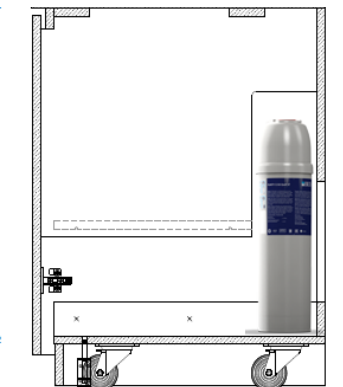

Vertical section C-C