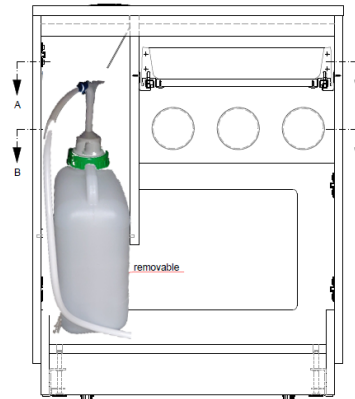

Front view without fronts

90 cm Cabinet standard or tender (3 cup dispensers + drawer or 6 cup dispensers)

1:

Van West cold water unit (5508620)

- Everpure 2F for cold water
- Water filter/softener

2:

Drink water tank Schaerer version + standard Flojet

- 55123800 BOTTLENECK FLANGE
- 55122356 CANISTER 16L WH+SCREW-ON LID + HOLE
- 55120709 CANISTER SCREW-ON LID WITH HOLE LARGE
- 55060361 FLOJET

Water filter/softener possible

For Soul 10-12 order complete kit from Schaerer

Ground waste not possible!

- 55119827 FRESH/WASTE WATER TANK SOUL