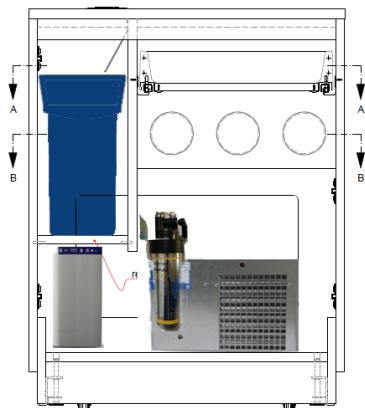

67 cm Cabinet standard or tender (3 cup dispensers + drawer or 6 cup dispensers)

1:

Van West cold water unit (5508620)

- Everpure 2F for cold water
- Water filter/softener

2:

Drink water tank Schaerer version + standard flojet

- 55123800 BOTTLENECK FLANGE
- 55122356 CANISTER 16L WH+SCREW-ON LID + HOLE
- 55120709 CANISTER SCREW-ON LID WITH HOLE LARGE
- 55060361 FLOJET

Ground waste not possible!

Water filter/softener possible

Front view without fronts