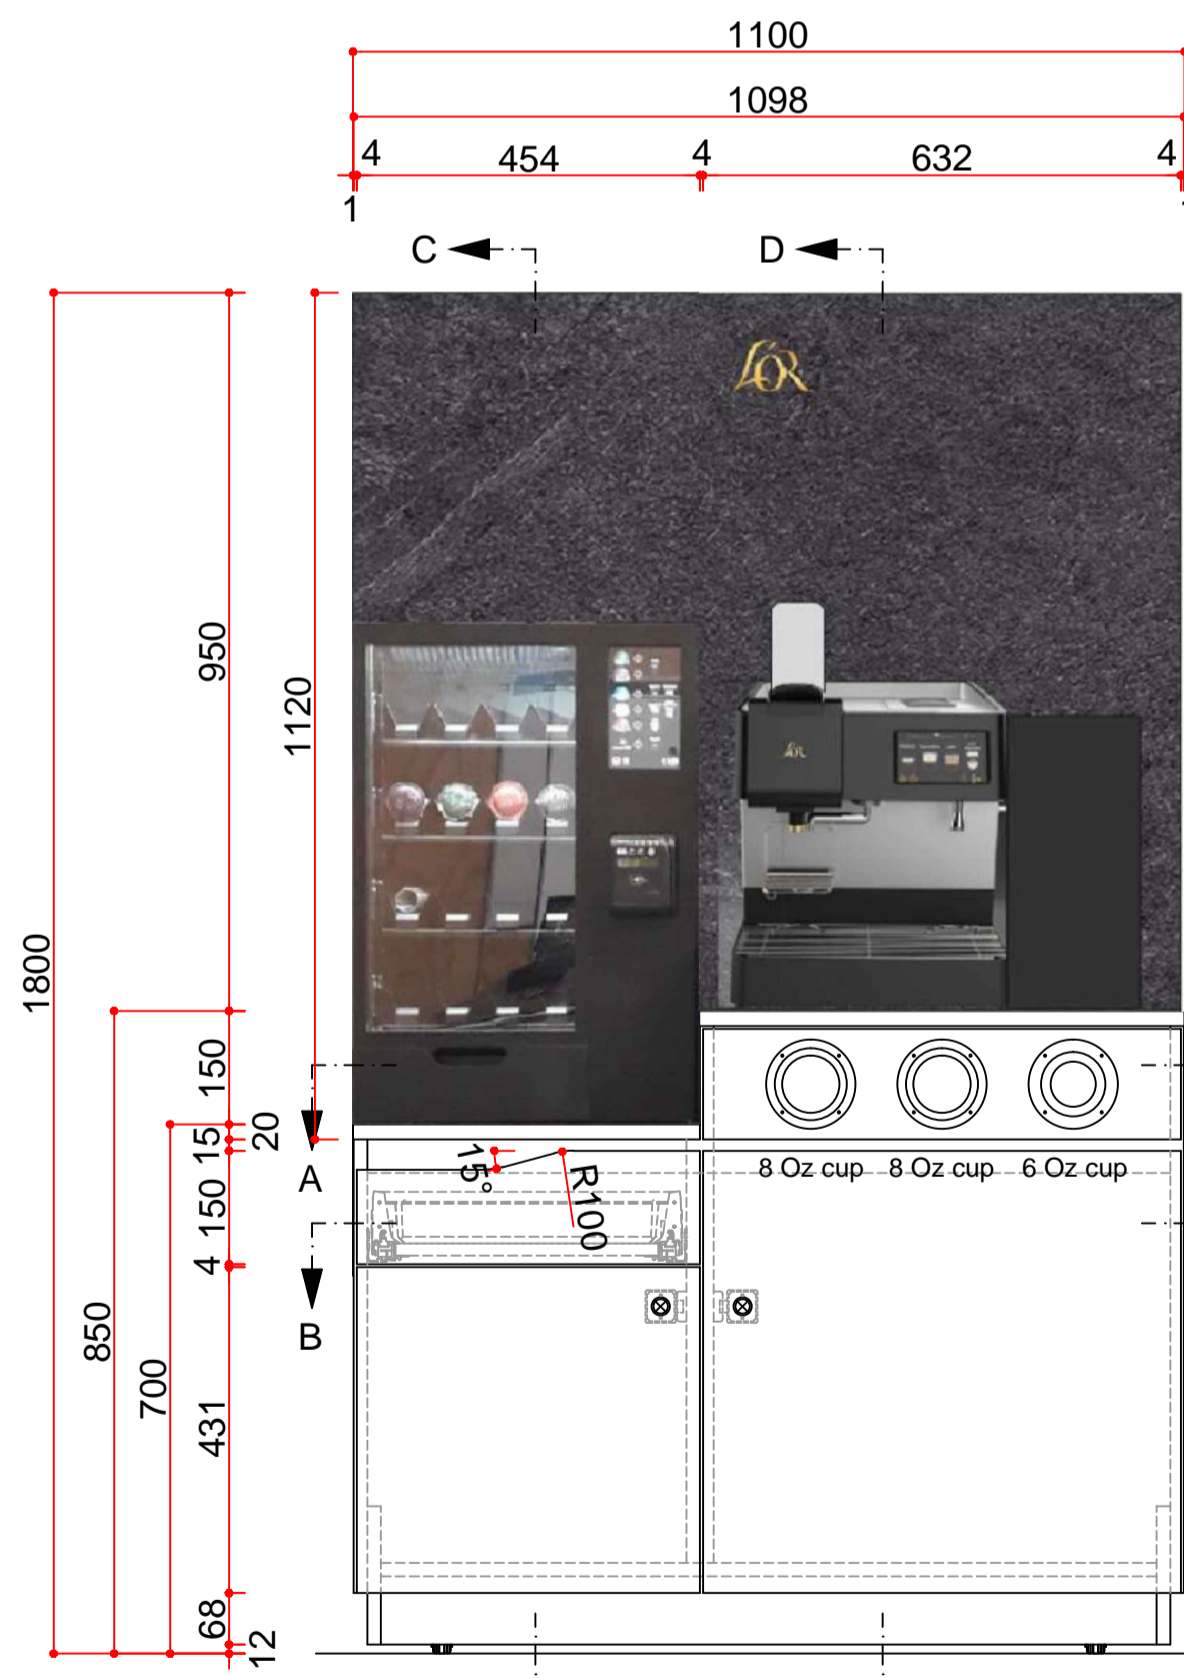

Top view

Horizontal section A-A

Horizontal section B-B

Materials

Basic cabinet	Melamine chipwood Thermopal U12000 MP black, water resistant
Edges cabinet	Thermopal U12000 MP black ABS 1 mm
Plinth cabinet	Melamine chipwood Thermopal U12000 MP blank, water resistant
Fronts	Decolegno U129 Maloja ABS 1 mm
Edges fronts	ABS band 1 mm Decolegno U129 Maloja
Handgrip profile	HPL Sibü DM Brass brushed matt AR gold
Worktop	Black MDF water resistant, HPL Decolegno U129 Seta black
Edges worktop	ABS band 1 mm, Decolegno U129 Seta black
Rings cupdispensers	Black plastic
Drawer	Blum Antaro type M height 83,6 mm, terra black
Cutlery tray	Hafele art.no. 556.60.315
Backdrop	Foil with print provided by client
Wheels	Castor wheels Blicke LPA-TPA 75G
Locks	Lehmann lock type 391 with cilinder, color black

L'OR_110_Black/Gold

Front view

Front view without fronts

Vertical section C-C

Vertical section D-D

Back view

Article Number: 2020110009

Opdrachtgever: Jacobs Douwe Egberts	Schaal: 1:10
Projekt: Cabinet L'or 1100 mm	Order:
Betref: Cabinet L'or 1100 mm	Order:
Dat: 12-01-2021	Order:
Formaat: A1	Wijziging:
Maat in :mm	a
Get. J.D.	b
	c
	Paraaf: