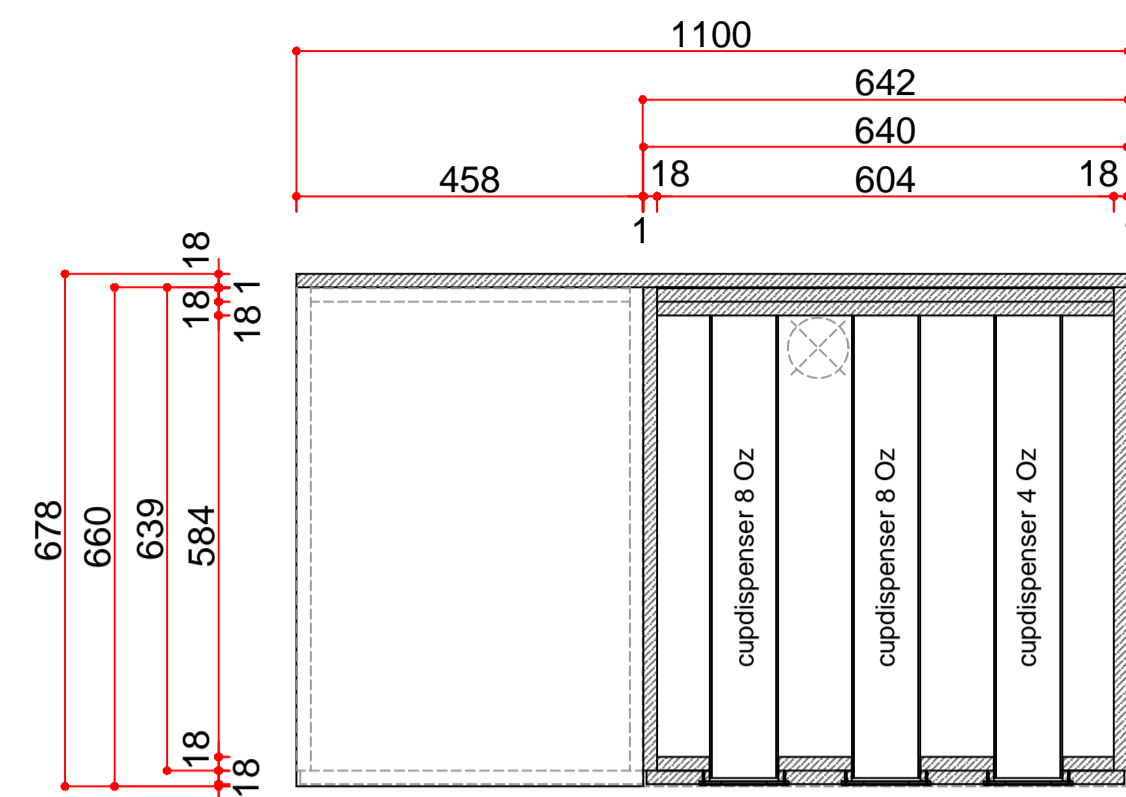

Top view

Horizontal section A-A

Horizontal section B-B

Materials

Basic cabinet	Melamine chipwood Thermopal U12000 MP black, water resistant
Edges cabinet	Thermopal U12000 MP black ABS 1 mm
Plinth cabinet	Melamine chipwood Thermopal U12000 MP blank, water resistant
Fronts	Decolegno U129 Maloja ABS 1 mm
Edges fronts	ABS band 1 mm Decolegno U129 Maloja
Handgrip profile	HPL Sibü DM Brass brushed matt AR gold
Worktop	Black MDF water resistant, HPL Decolegno U129 Seta black
Edges worktop	ABS band 1 mm, Decolegno U129 Seta black
Rings cupdispensers	Black plastic
Drawer	Blum Antaro type M height 83,6 mm, terra black
Cutlery tray	Hafele art.no. 556.60.315
Backdrop	Foil with print provided by client
Wheels	Castor wheels Blicke LPA-TPA 75G
Locks	Lehmann lock type 391 with cilinder, color black

L'OR_110_Black/Gold

Front view

Front view without fronts

Vertical section C-C

Vertical section D-D

Back view

Article Number: 2020110009

Opdrachtgever: Jacobs Douwe Egberts	Schaal: 1:10
Projekt: Cabinet L'or 1100 mm	Order:
Betref: Cabinet L'or 1100 mm	Order:
Dat: 12-01-2021	Order:
Formaat: A1	Wijziging:
Maat in :mm	a
Get. J.D.	b
	c
	Paraaf: