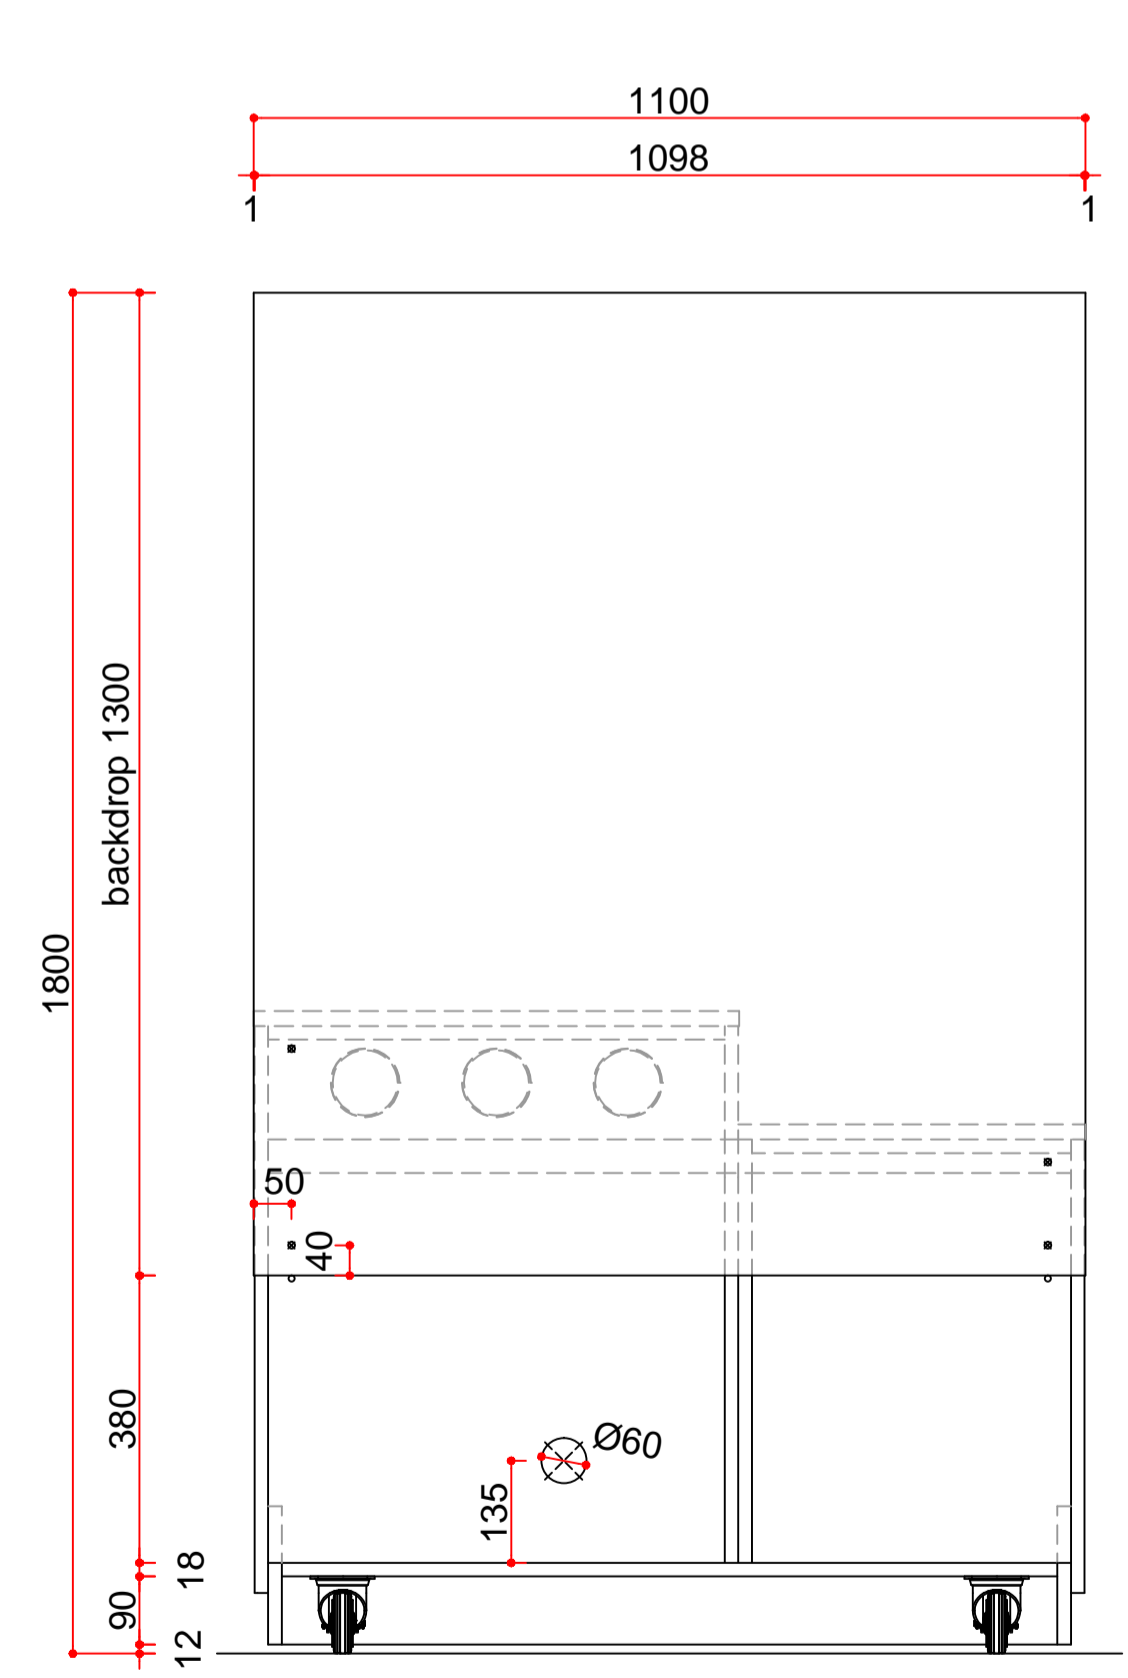

Top view

Horizontal section A-A

Horizontal section B-B

Materials

Basic cabinet	Melamine chipwood Thermopal U12000 MP black, water resistant
Edges cabinet	Thermopal U12000 MP black ABS 1 mm
Plinth cabinet	Melamine chipwood Thermopal U12000 MP blank, water resistant
Fronts	Decolegno U129 Maloja ABS 1 mm
Edges fronts	ABS band 1 mm Decolegno U129 Maloja
Handgrip profile	HPL Sibü DM Brass brushed matt AR gold
Worktop	Black MDF water resistant, HPL Decolegno U129 Seta black
Edges worktop	ABS band 1 mm, Decolegno U129 Seta black
Rings cupdispensers	Black plastic
Drawer	Blum Antaro type M height 83,6 mm, terra black
Cutlery tray	Hafele art.no. 556.60.315
Backdrop	Foil with print provided by client
Wheels	Castor wheels Blicke LPA-TPA 75G
Locks	Lehmann lock type 391 with cilinder, color black

L'OR_110_Black/Gold

Front view

Front view without fronts

Vertical section C-C

Vertical section D-D

Back view

Article Number: 2020110009

Opdrachtgever: Jacobs Douwe Egberts	Schaal: 1:10
Projekt: Cabinet L'or 1100 mm	Order:
Betref: Cabinet L'or 1100 mm	Order:
Dat: 12-01-2021	Order:
Formaat: A1	Wijziging:
Maat in :mm	a
Get. J.D.	b
	c
	Paraaf: