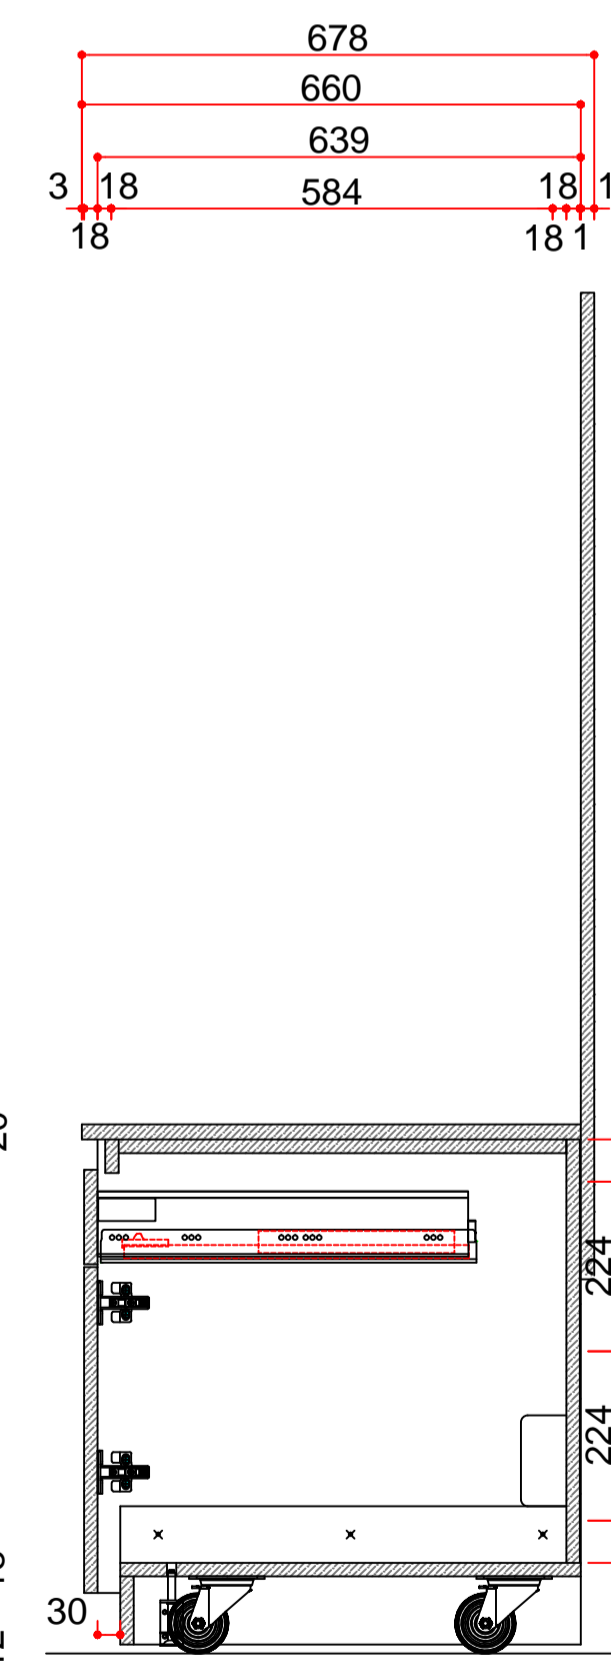

Top view

Horizontal section A-A

Horizontal section B-B

Materials

Basic cabinet	Melamine chipwood Thermopal U12000 MP black, water resistant
Edges cabinet	Thermopal U12000 MP black ABS 1 mm
Plinth cabinet	Melamine chipwood Thermopal U12000 MP blank, water resistant
Fronts	Decolegno U129 Maloja ABS 1 mm
Edges fronts	ABS band 1 mm Decolegno U129 Maloja
Handgrip profile	HPL Sibü DM Brass brushed matt AR gold
Worktop	Black MDF water resistant, HPL Decolegno U129 Seta black
Edges worktop	ABS band 1 mm, Decolegno U129 Seta black
Rings cupdispensers	Black plastic
Drawer	Blum Antaro type M height 83,6 mm, terra black
Cutlery tray	Hafele art.no. 556.60.315
Backdrop	Foil with print provided by client
Wheels	Castor wheels Blicke LPA-TPA 75G
Locks	Lehmann lock type 391 with cilinder, color black

L'OR_110_Black/Gold

Front view

Front view without fronts

Vertical section C-C

Vertical section D-D

Back view

Article Number: 2020110009

Opdrachtgever: Jacobs Douwe Egberts	Schaal: 1:10
Projekt: Cabinet L'or 1100 mm	Order:
Betref: Cabinet L'or 1100 mm	Order:
Dat: 12-01-2021	Order:
Formaat: A1	Wijziging:
Maat in :mm	a
Get. J.D.	b
	c
	Paraaf: