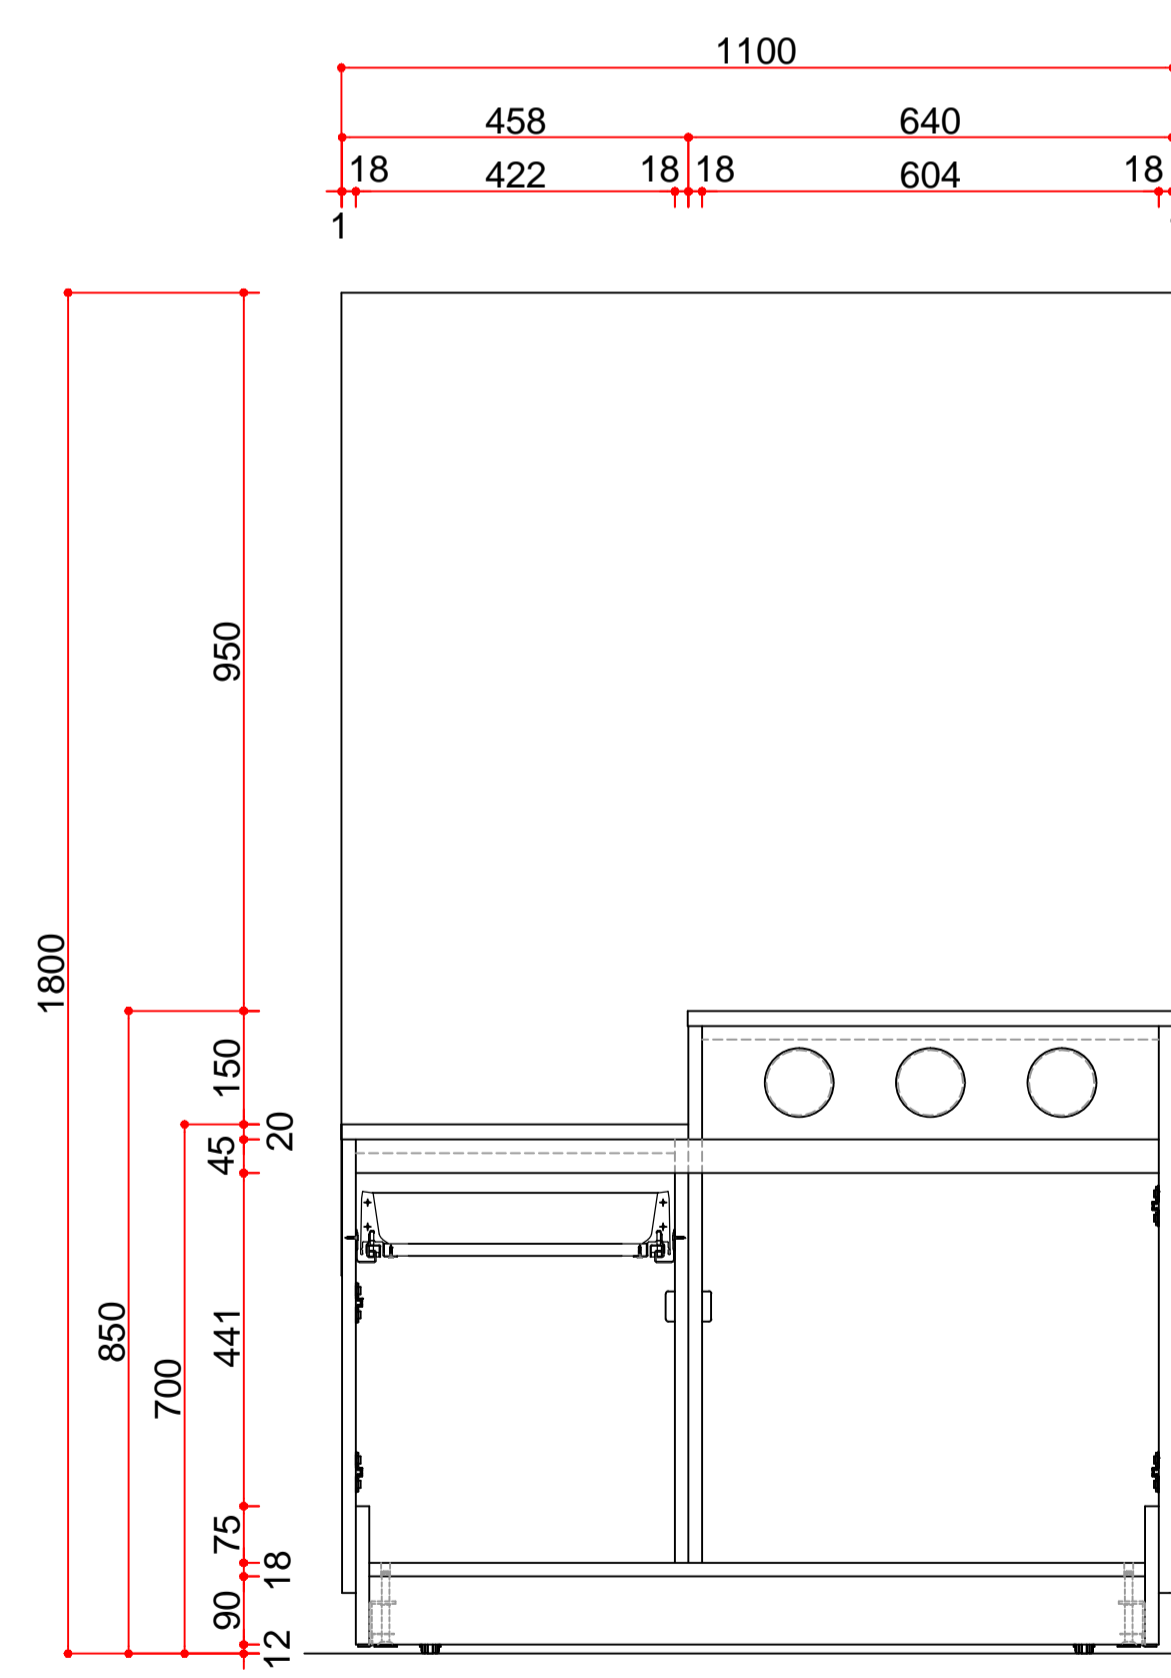

Top view

Horizontal section A-A

Horizontal section B-B

Materials

Basic cabinet	Melamine chipwood Thermopal U12000 MP black, water resistant
Edges cabinet	Thermopal U12000 MP black ABS 1 mm
Plinth cabinet	Melamine chipwood Thermopal U12000 MP blank, water resistant
Fronts	Decolegno U129 Maloja ABS 1 mm
Edges fronts	ABS band 1 mm Decolegno U129 Maloja
Handgrip profile	HPL Sibü DM Brass brushed matt AR gold
Worktop	Black MDF water resistant, HPL Decolegno U129 Seta black
Edges worktop	ABS band 1 mm, Decolegno U129 Seta black
Rings cupdispensers	Black plastic
Drawer	Blum Antaro type M height 83,6 mm, terra black
Cutlery tray	Hafele art.no. 556.60.315
Backdrop	Foil with print provided by client
Wheels	Castor wheels Blicke LPA-TPA 75G
Locks	Lehmann lock type 391 with cilinder, color black

L'OR_110_Black/Gold

Front view

Front view without fronts

Vertical section C-C

Vertical section D-D

Back view

Article Number: 2020110009

Opdrachtgever: Jacobs Douwe Egberts	Schaal: 1:10
Projekt: Cabinet L'or 1100 mm	Order:
Betref: Cabinet L'or 1100 mm	Order:
Dat: 12-01-2021	Order:
Formaat: A1	Wijziging:
Maat in :mm	a
Get. J.D.	b
	c
	Paraaf: