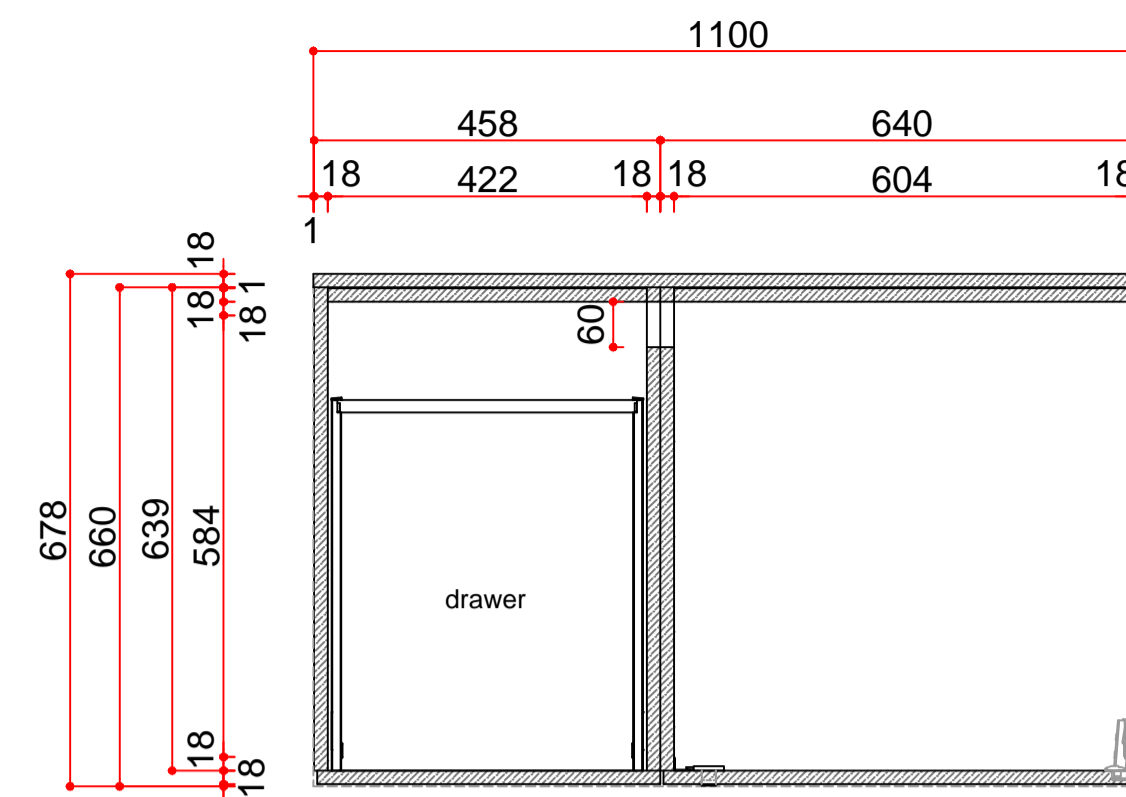

Top view

Horizontal section A-A

Horizontal section B-B

Materials

Basic cabinet	Melamine chipwood Thermopal U12000 MP black, water resistant
Edges cabinet	Thermopal U12000 MP black ABS 1 mm
Plinth cabinet	Melamine chipwood Thermopal U12000 MP blank, water resistant
Fronts	Decolegno U129 Maloja ABS 1 mm
Edges fronts	ABS band 1 mm Decolegno U129 Maloja
Handgrip profile	HPL Sibü DM Brass brushed matt AR gold
Worktop	Black MDF water resistant, HPL Decolegno U129 Seta black
Edges worktop	ABS band 1 mm, Decolegno U129 Seta black
Rings cupdispensers	Black plastic
Drawer	Blum Antaro type M height 83,6 mm, terra black
Cutlery tray	Hafele art.no. 556.60.315
Backdrop	Foil with print provided by client
Wheels	Castor wheels Blicke LPA-TPA 75G
Locks	Lehmann lock type 391 with cilinder, color black

L'OR_110_Black/Gold

Front view

Front view without fronts

Vertical section C-C

Vertical section D-D

Back view

Article Number: 2020110009

Opdrachtgever: Jacobs Douwe Egberts	Schaal: 1:10
Projekt: Cabinet L'or 1100 mm	Order:
Betref: Cabinet L'or 1100 mm	Order:
Dat: 12-01-2021	Order:
Formaat: A1	Wijziging:
Maat in :mm	a
Get. J.D.	b
	c
	Paraaf: