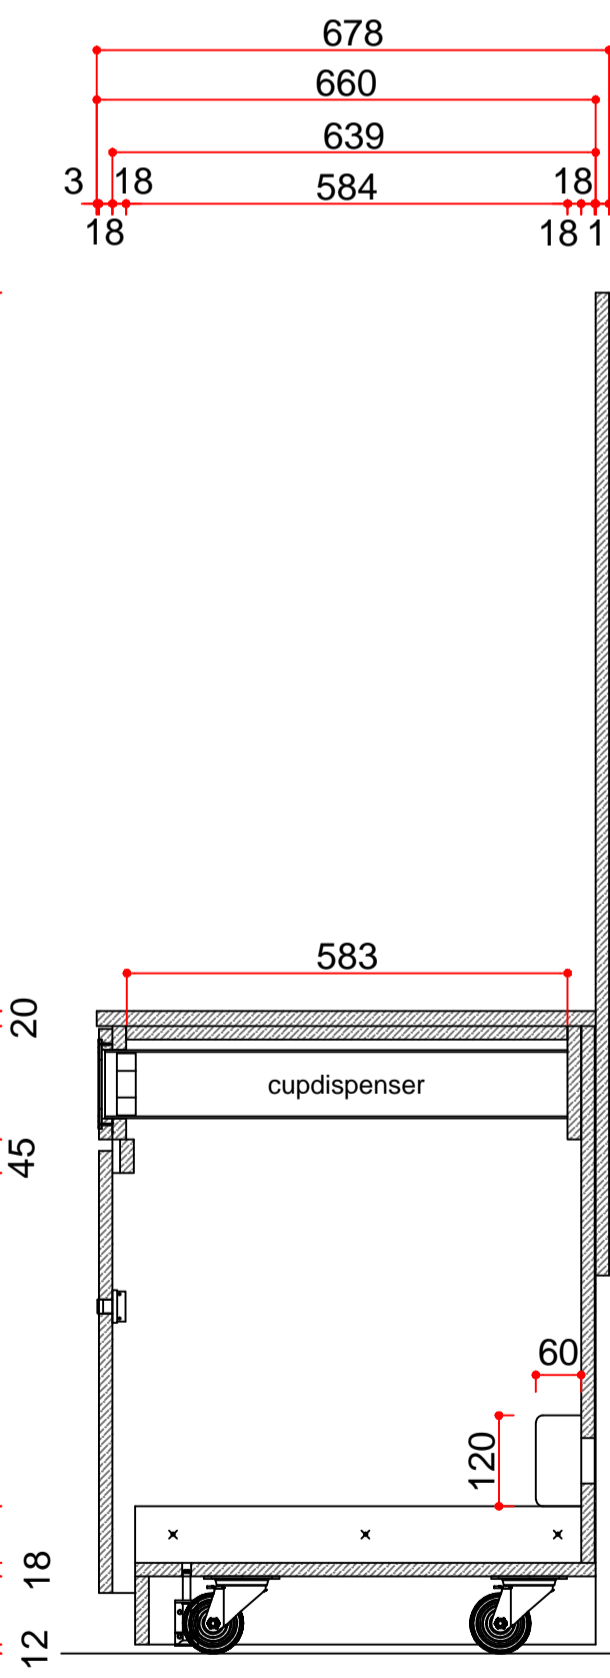

Top view

Horizontal section A-A

Horizontal section B-B

Materials

Basic cabinet	Melamine chipwood Thermopal U12000 MP black, water resistant
Edges cabinet	Thermopal U12000 MP black ABS 1 mm
Plinth cabinet	Melamine chipwood Thermopal U12000 MP blank, water resistant
Fronts	Decolegno U129 Maloja ABS 1 mm
Edges fronts	ABS band 1 mm Decolegno U129 Maloja
Handgrip profile	HPL Sibü DM Brass brushed matt AR gold
Worktop	Black MDF water resistant, HPL Decolegno U129 Seta black
Edges worktop	ABS band 1 mm, Decolegno U129 Seta black
Rings cupdispensers	Black plastic
Drawer	Blum Antaro type M height 83,6 mm, terra black
Cutlery tray	Hafele art.no. 556.60.315
Backdrop	Foil with print provided by client
Wheels	Castor wheels Blicke LPA-TPA 75G
Locks	Lehmann lock type 391 with cilinder, color black

L'OR_110_Black/Gold

Front view

Front view without fronts

Vertical section C-C

Vertical section D-D

Back view

Article Number: 2020110009

Opdrachtgever: Jacobs Douwe Egberts	Schaal: 1:10
Projekt: Cabinet L'or 1100 mm	Order:
Betref: Cabinet L'or 1100 mm	Order:
Dat: 12-01-2021	Order:
Formaat: A1	Wijziging:
Maat in :mm	a
Get. J.D.	b
	c
	Paraaf: