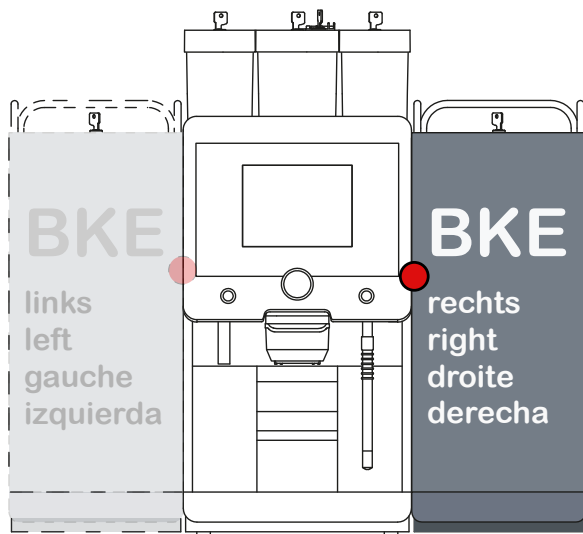

ALTERNATIVE TO COUNTER BREAK THROUGH

If a counter break through is not possible due to the installation site, it is possible to set the coffee machine on 40 mm bases. This makes it possible to guide the milk hose in the insulating hose under the machine to the rear under the counter. The 40 mm 079815 bases are not included in the set and must be ordered separately from Schaeerer AG or a service partner.

ACCESSORY SETS

The following accessory sets are enclosed with the side cooling unit according to the order milk variant:

079811 Left/Right side cooling unit

Fig. Right standard side cooling unit

079811 contains the accessories for the side cooling unit if it is placed to the left or right of the coffee machine.

Required conversion steps:

- No conversion is required for the right side cooling unit (standard); the milk hose only has to be shortened to the required length of 28 cm.
- The hose guide of the coffee machine must be retrofitted from the right to the left for the left side cooling unit.
- ▶ For a more detailed description, see conversion instructions 020798.