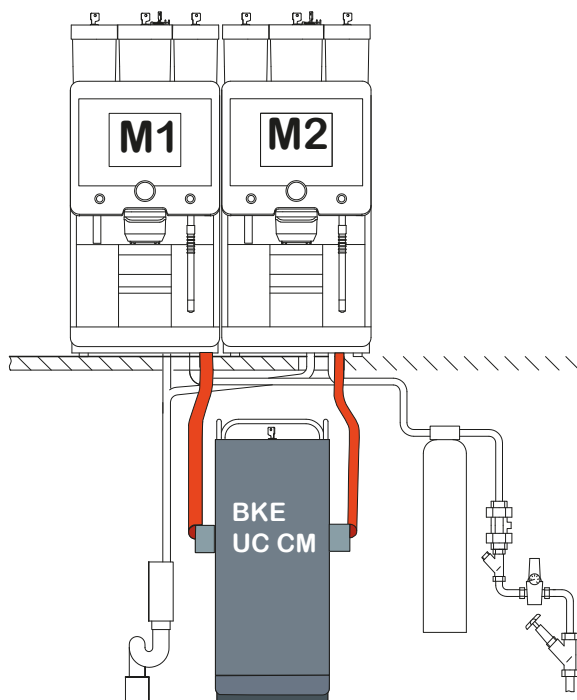

Always make sure that beverages cannot be dispensed from either machine during the cleaning process, note the sticker.

Required conversion steps:

- No conversion is required for the right side cooling unit (standard); the milk hose only has to be shortened to the required length of 28 cm.
- The milk hose guide must be led to the left for the [M2] coffee machine on the right side.
- Attach enclosed warning sticker to the cooling unit door.
- ▶ For a more detailed description, see conversion instructions 020798.

079814 Under-counter cooling unit with Centre Milk

Fig. Under-counter cooling unit with Centre Milk

079814 contains the accessories for the under-counter cooling unit with the "Centre Milk" function.

The Centre Milk under-counter cooling unit also contains CAN nodes connections for the 2nd coffee machine. In addition, the milk container cover is equipped with 2 connections and 2 riser pipes.

Components required for retrofitting with UC or CM+UC

1x (UC)
2x (CM+UC)

Fig. Sheet079524 hose guide UC KE

2x (UC)
4x (UC+CM)

FIG. SCREWS 00.0047.3356 LEFT SCREWS PH M4X5 INOX

Sheet 079524 is pre-installed starting in CW45 2017 and is not enclosed with any set.