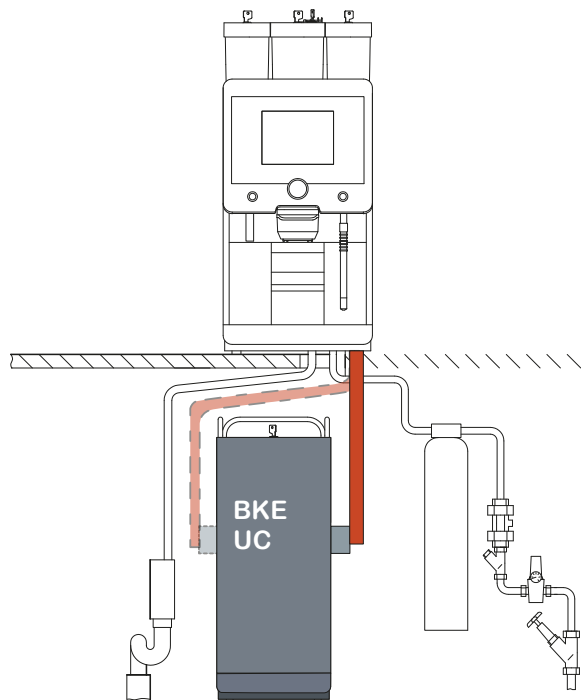

Required conversion steps:

- No conversion is required for the right side cooling unit (standard); the milk hose only has to be shortened to the required length of 28 cm.
- The hose guide of the coffee machine must be retrofitted from the right to the left for the left side cooling unit.
- ▶ For a more detailed description, see conversion instructions 020798.

079812 Under-counter side cooling unit (UC)

Fig. Left or right under-counter cooling unit with guide

079812 contains the accessories for the side cooling unit if it is placed under the counter.

Required conversion steps:

- Clarify installation-site counter break through, note the SCSoul installation plan.
- Guide the milk hose to the under-counter cooling unit as directly as possible.
- ▶ For a more detailed description, see conversion instructions 020798.

079813 Side cooling unit with Centre Milk

Fig. Side cooling unit with Centre Milk

079813 contains the accessories for the side cooling unit with the "Centre Milk" function.

The Centre Milk side cooling unit also contains CAN nodes connections for the 2nd coffee machine. In addition, the milk container cover is equipped with 2 connections and 2 riser pipes.