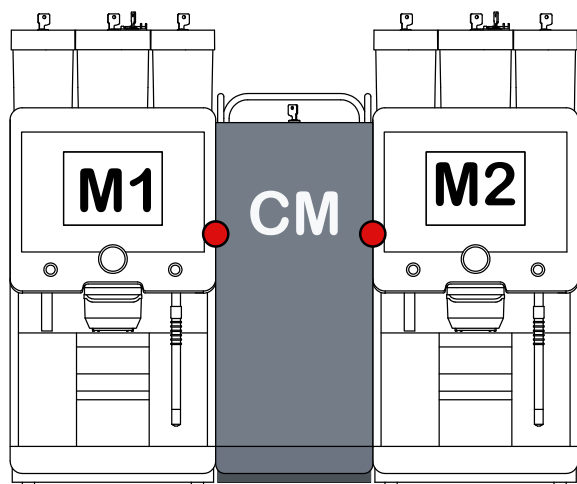

079813 Side cooling unit with Centre Milk

Fig. Side cooling unit with Centre Milk

079813 contains the accessories for the side cooling unit with the "Centre Milk" function.

The Centre Milk side cooling unit also contains CAN nodes connections for the 2nd coffee machine. In addition, the milk container cover is equipped with 2 connections and 2 riser pipes.

Always make sure that beverages cannot be dispensed from either machine during the cleaning process, note the sticker.

Required conversion steps:

- No conversion is required for the right side cooling unit (standard); the milk hose only has to be shortened to the required length of 28 cm.
- The milk hose guide must be led to the left for the [M2] coffee machine on the right side.
- Attach enclosed warning sticker to the cooling unit door.
- ▶ For a more detailed description, see conversion instructions 020798.