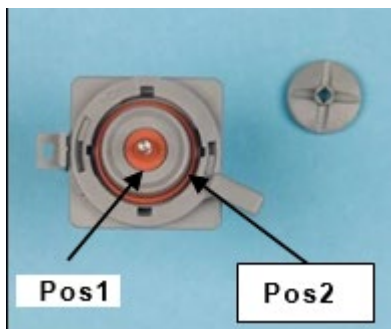

## Service Memo

2019-007

Machine: Schaerer Coffee Soul  
Titel: Schaerer Coffee Soul O-ring and V-seal mixing bowl instant product

---

Dear All,

Hereby I want to inform you that the numbers mentioned in the maintenance list for the Schaerer Coffee Soul for the instant mixer are not correct.

The wrong numbers are:

Pos 1 55101034 33.1587.4000 Seal, mixer motor  
Pos 2 55101033 33.2381.7000 Seal, mixer chamber

The right numbers are:

Pos 1 55121228 078995 V-RING RD FOR MIXING CUP  
Pos 2 55121229 078996 O-RING RD MIXER MOTOR