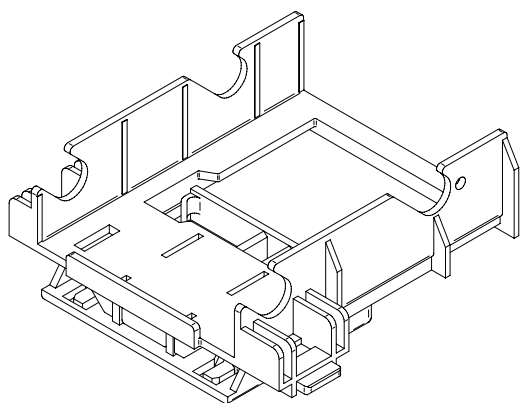

T.I. No.: 2021-12 Updated: -	Topic: Product optimisation - Holder brewing unit
---	--

Date: 16.04.2021	Priority	Need for action
Affected machines: SCS/SOUL/SPCC	High	As soon as possible
From serial number: 2114/..	Medium	X On next visit to the machine
As of date: immediately	x Low	FYI

IMPROVEMENT

New holder brewing unit with improved design

The previous holder brewing unit **33.2823.7000** has been improved and is replaced by the new holder brewing unit **067 969**. Improved design reduces coffee grind contamination inside the machine.

**HOLDER BREWING UNIT
BEFORE
33.2823.7000**

**HOLDER BREWING UNIT
NEW
067 969**

This modification concerns the following coffee machines:

Coffee machine	Brewing unit / Part number	
Schaerer Coffee Soul (SCS)	16g Brewing unit 13 / 060 581	30g Brewing unit 26 / 079 542
Schaerer Coffee SOUL (SOUL)	16g Brewing unit 25 (brown) / 33.2893.0000	
Schaerer Premium Coffee Corner (SPCC)	16g Brewing unit 25 (brown) / 33.2893.0000	