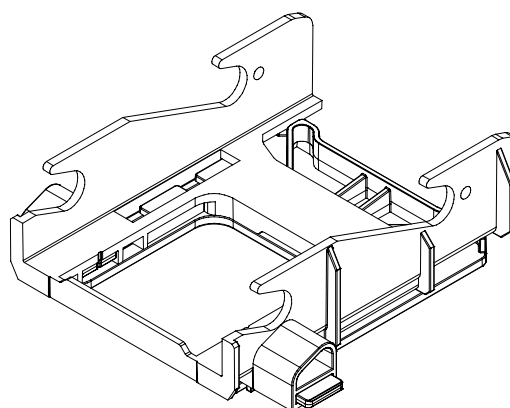

IMPROVEMENT

New holder brewing unit with improved design

The previous holder brewing unit **33.2823.7000** has been improved and is replaced by the new holder brewing unit **067 969**. Improved design reduces coffee grind contamination inside the machine.

**HOLDER BREWING UNIT
BEFORE
33.2823.7000**

**HOLDER BREWING UNIT
NEW
067 969**

This modification concerns the following coffee machines:

Coffee machine	Brewing unit / Part number	
Schaerer Coffee Soul (SCS)	16g Brewing unit 13 / 060 581	30g Brewing unit 26 / 079 542
Schaerer Coffee SOUL (SOUL)	16g Brewing unit 25 (brown) / 33.2893.0000	
Schaerer Premium Coffee Corner (SPCC)	16g Brewing unit 25 (brown) / 33.2893.0000	