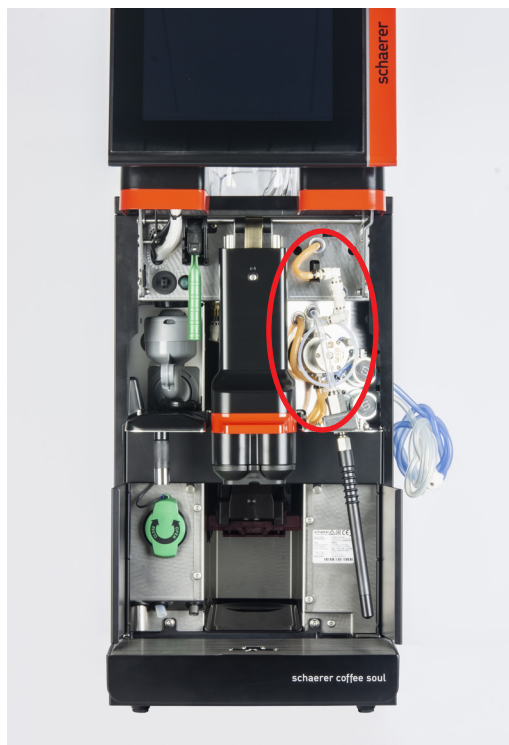

T.I. no.: 2023-08 Updated: -	Topic: Orange translucent hose (100718) - Shortage

Date: 15.03.2023	Priority	Need for action
Affected machines: SCA, SCS, SOUL	High	As soon as possible
From serial number: 2310...	Medium	On next visit to the machine
As of date: Immediately	x Low	x FYI only

ORANGE TRANSLUCENT HOSE 100718 (4MM / 8MM)

Due to supply chain issues, our supplier can't deliver the orange translucent hose.

USAGE

The orange hose is commonly used in all Best Foam applications.

Machine models: SCA Best Foam; SCS with Best Foam, SOUL 10 with Best Foam.

SOLUTION

As a temporary solution, we have purchased 5000m transparent hose. To avoid any production delays, the hose has been in use since 07.03.2023. The hose will be used for machine production and spare part deliveries.

Application examples of the orange translucent hose in SOUL 10.

Service Contact

Global Technical Support Team
GBU Professional Coffee Machines

- > Support Hotline: +41 32 681 62 75 (10:00-11:30 CET/ 15:00-16:30 CET)
- > Support E-Mail: technical-support@schaerer.com