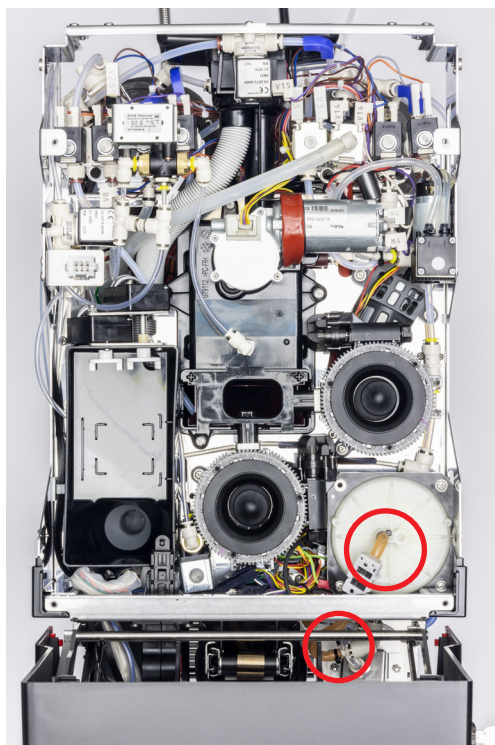

T.I. no.: 2023-08 Updated: -	Topic: Orange translucent hose (100718) - Shortage

Date: 15.03.2023	Priority	Need for action
Affected machines: SCA, SCS, SOUL	High	As soon as possible
From serial number: 2310...	Medium	On next visit to the machine
As of date: Immediately	x Low	x FYI only

ORANGE TRANSLUCENT HOSE 100718 (4MM / 8MM)

Due to supply chain issues, our supplier can't deliver the orange translucent hose.

USAGE

The orange hose is commonly used in all Best Foam applications.

Machine models: SCA Best Foam; SCS with Best Foam, SOUL 10 with Best Foam.

SOLUTION

As a temporary solution, we have purchased 5000m transparent hose. To avoid any production delays, the hose has been in use since 07.03.2023. The hose will be used for machine production and spare part deliveries.

Application examples of the orange translucent hose in SOUL 10.

Service Contact

Global Technical Support Team
GBU Professional Coffee Machines

- > Support Hotline: +41 32 681 62 75 (10:00-11:30 CET/ 15:00-16:30 CET)
- > Support E-Mail: technical-support@schaerer.com