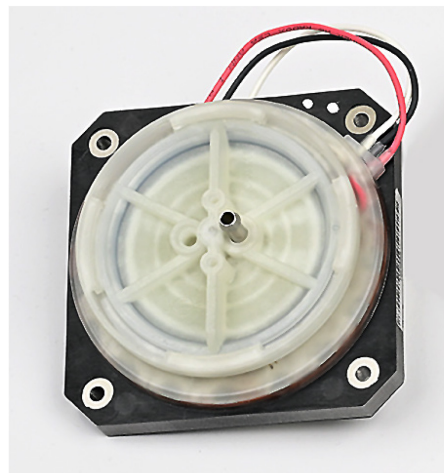

Figure 2: Best Foam blender new