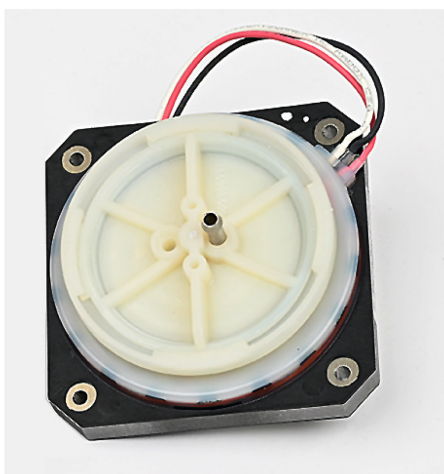

T.I. no.: 2024-18 Updated: -	Topic: New Best Foam blender

Date: 4/30/2025
Affected machines: SOUL 10-12 / SCS / Coffee Art Plus Best Foam
From serial number: 4010006182
From date: from 2/17/2025

Priority and need for action	
☐	High: as soon as possible
☐	Medium: on next visit to the machine
☒	Low: FYI only

NEW BEST FOAM BLENDER

A new Best Foam blender with number **3329892100** is available for the SOUL 10-12, SCS and Coffee Art Plus Best Foam machines. The material that was previously used for making the Best Foam blender is no longer available.

Replacing Best Foam blender

Replace the old Best Foam blender with number 3329281200 with the new Best Foam blender with number **3329892100**.

	NOTE
	Combining parts of the old and new Best Foam blender Parts of the old blender must not be combined with the new blender as they are not compatible.

Best Foam blender old 3329281200

Figure 1: Best Foam blender old