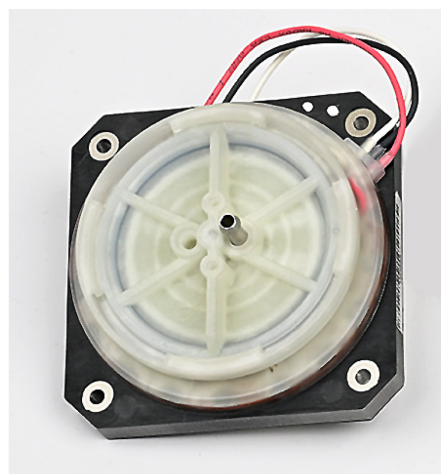

Best Foam blender new 3329892100

Figure 2: Best Foam blender new

More information

For more information, contact **Technical Support** at:

Service contact
Global Technical Support Team GBU Professional Coffee Machines
> Support hotline: +41 32 681 62 75 (10:00-11:30 a.m. CET/3:00-4:30 p.m. CET)
> Support e-mail: technical-support@schaerer.com