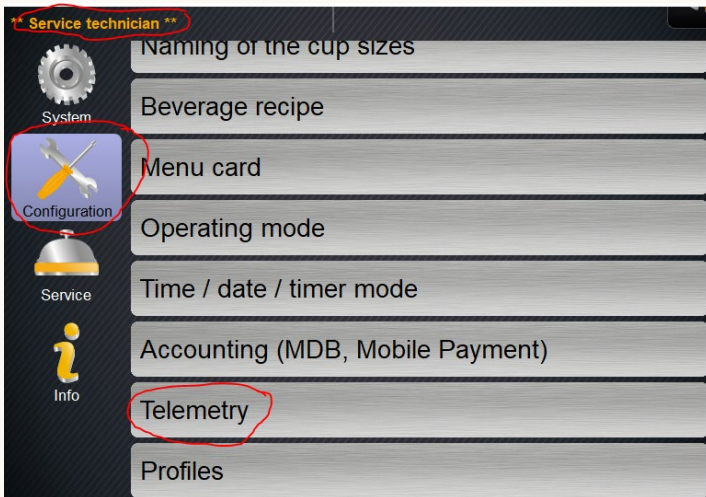

SERVICE MEMO

03-01-2024

Number: JDE 2024-01
Dispenser(s): SOUL 10-12
Title: SOUL 10-12 telemetry

With this service memo I would like to remind you that if you are not using connectivity you have to switch off telemetry for the SOUL 10-12.

Reason is that otherwise we have to pay for it.

Place in the menu to switch off:

Name: Bart Bakker