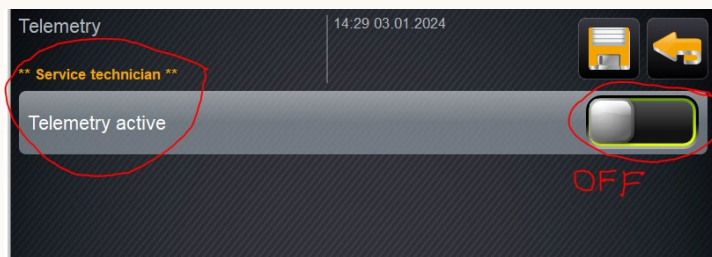

SERVICE MEMO

03-01-2024

Number: JDE 2024-01
Dispenser(s): SOUL 10-12
Title: SOUL 10-12 telemetry

With this service memo I would like to remind you that if you are not using connectivity you have to switch off telemetry for the SOUL 10-12.

Reason is that otherwise we have to pay for it.

Place in the menu to switch off:

Name: Bart Bakker