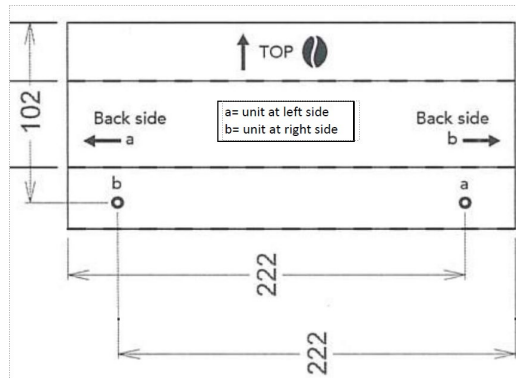

Changes for 55126419:

1. The vendor material number changed from 040447-00000007 into **040447-00000039**
2. Description will change from PROCARE SOUL SM BLK KIT RIGHT JDE into:
PROCARE SOUL SM BLK KIT R/L JDE
3. Reason for this changes (point 1 and 2) is that 55126419 is now also usable for the left side if it is not possible to have the fridge+procure unit on the right side, which is preferable.
4. Difference with the 'old' unit is that the new side right panel for the machine is not in the kit (55126419) anymore. This is replaced by a template for drilling a hole on the right place for connecting the procure unit to the machine. Example of the template see below:

5. As the change of description and vendor material number will be done immediately you have to be aware that there are some units (by the moment of making this service memo 36 pieces) on stock which will still have the side panel for the machine inside and not the template. These units can also be used for right or left but then you have to measure by yourself as the template is not inside.